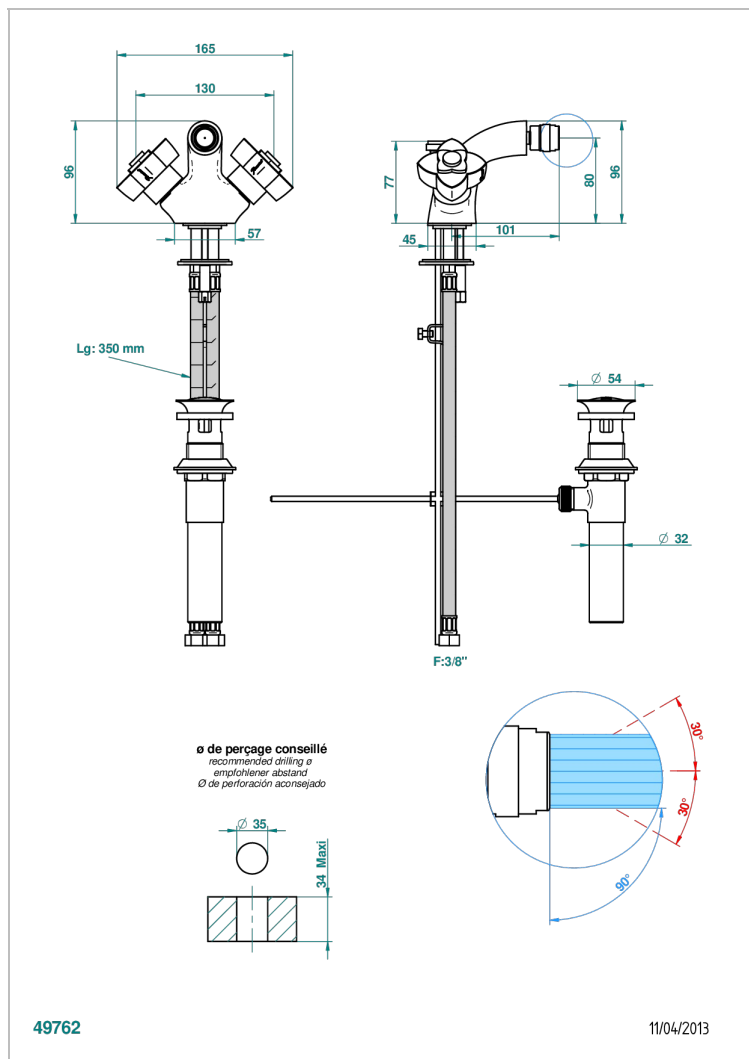

# PETALE DE CRISTAL - AZUL CRISTAL

U6B-3202/US

Single hole, 2 handle bidet faucet with drain