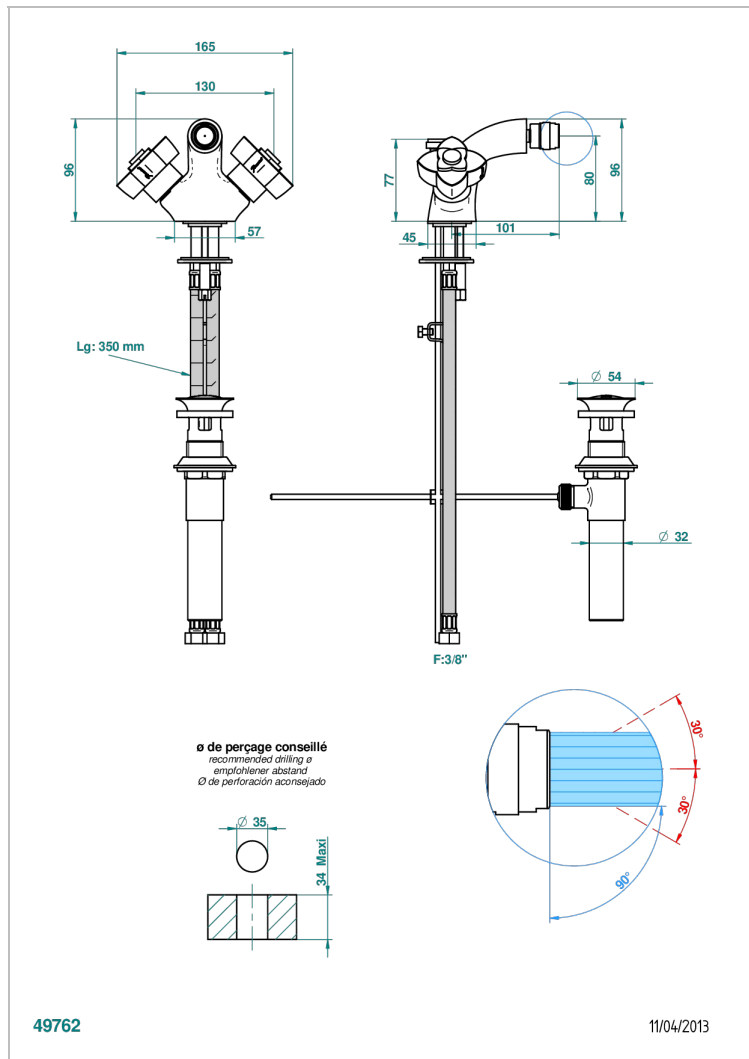

PETALE DE CRISTAL - BLUE CRYSTAL

U6B-3202/US

Single hole bidet faucet with drain

CHARACTERISTIC

- ASME : ASME A112.18.1-2011/CSA B125.1-11

STANDARDS

AVAILABLE FINITIONS

Black ceram - D30
Blush PVD - H62
Brass color PVD - H49
Brown bronze color PVD - F33
Chrome polished - A02
Chrome polished / gold polished - G02