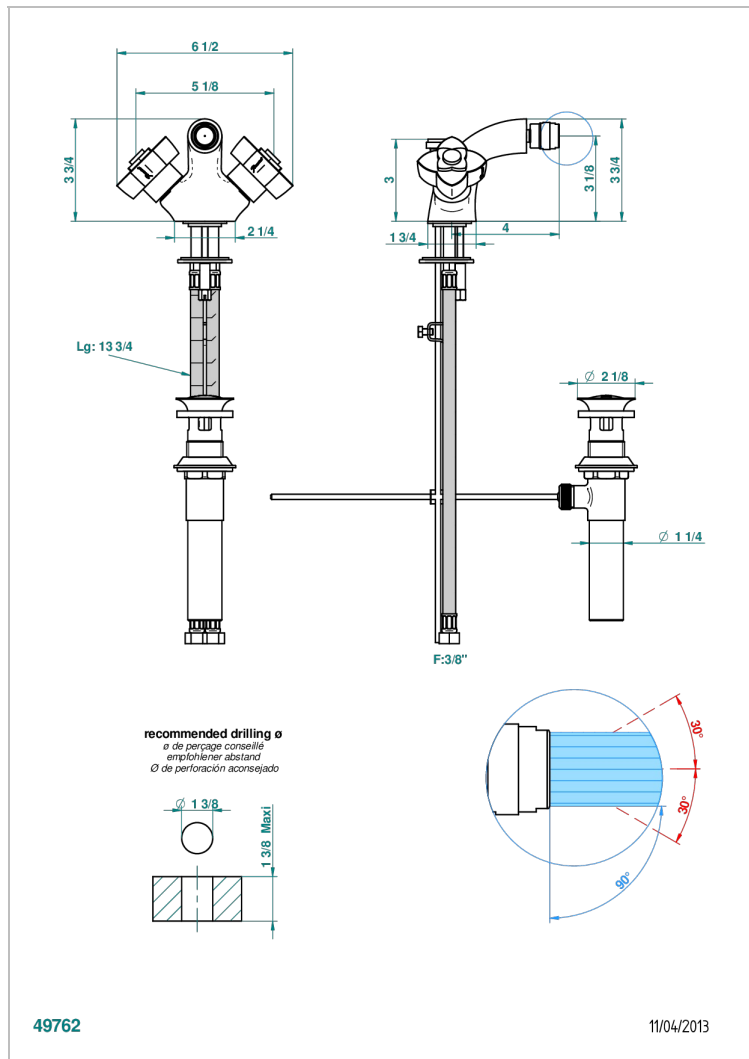

PETALE DE CRISTAL - BLUE CRYSTAL

U6B-3202/US

Single hole bidet faucet with drain

CHARACTERISTIC

- ASME : ASME A112.18.1-2011/CSA B125.1-11

STANDARDS

AVAILABLE FINITIONS

Black ceram - D30
Blush PVD - H62
Brass color PVD - H49
Brown bronze color PVD - F33
Chrome polished - A02
Chrome polished / gold polished - G02

TECHNICAL SPECS

- Recommandé : 3 bars (max. 5 bars) - Advised : 43,5 psi (max. 72 psi)
- 5,7 l/min à 3 bars (1.5 gpm at 43.5 psi)