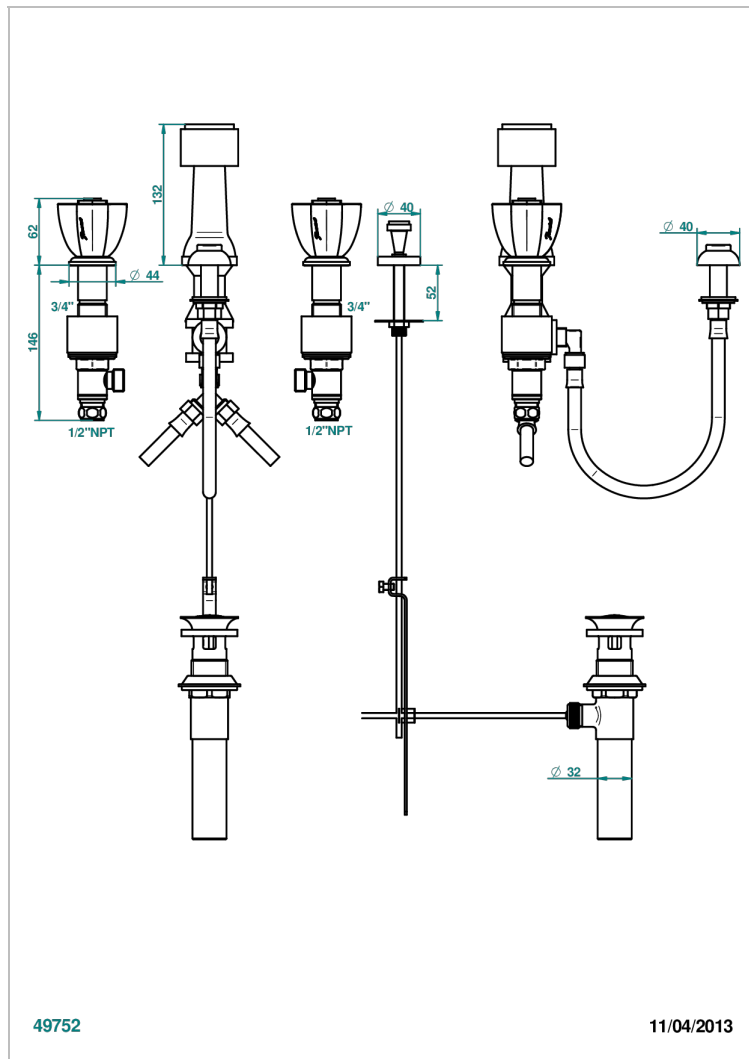

PETALE DE CRISTAL - CLEAR CRYSTAL

U6A-207KA

Deck mounted 3-hole bidet with vertical spray, vacuum breaker and drain

CHARACTERISTIC

- ASME : ASME A112.18.1-2011/CSA B125.1-11

STANDARDS

AVAILABLE FINITIONS

Black ceram - D30