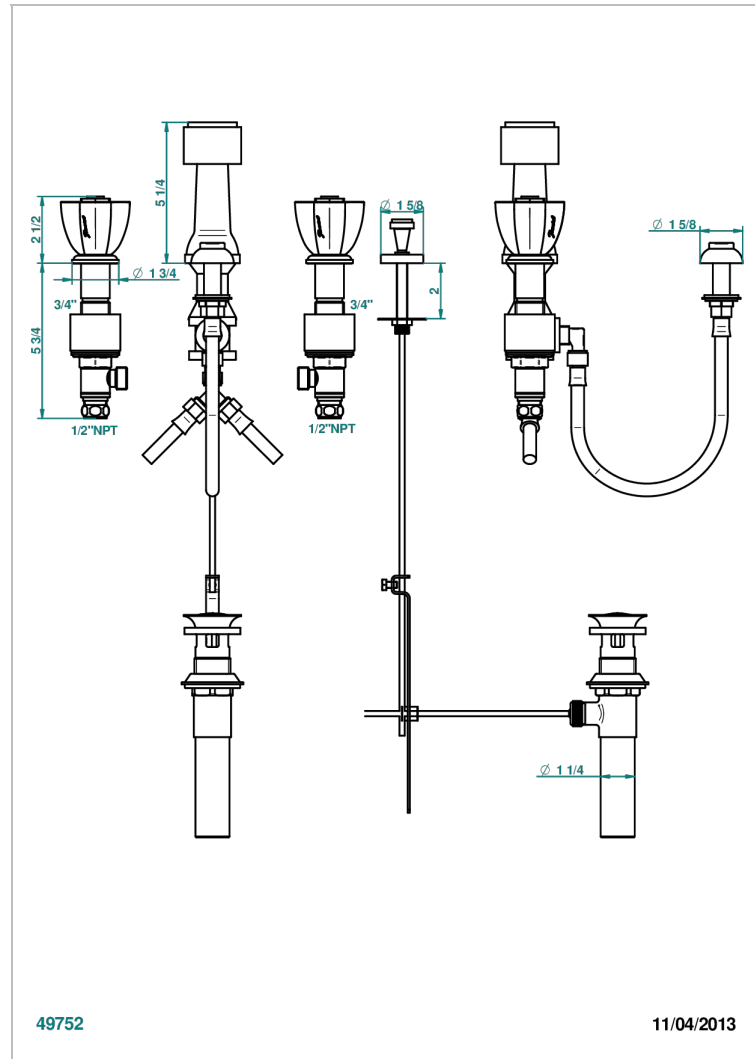

# PETALE DE CRISTAL - CLEAR CRYSTAL

U6A-207KA

Deck mounted 3-hole bidet with vertical spray, vacuum breaker and drain

49752

11/04/2013