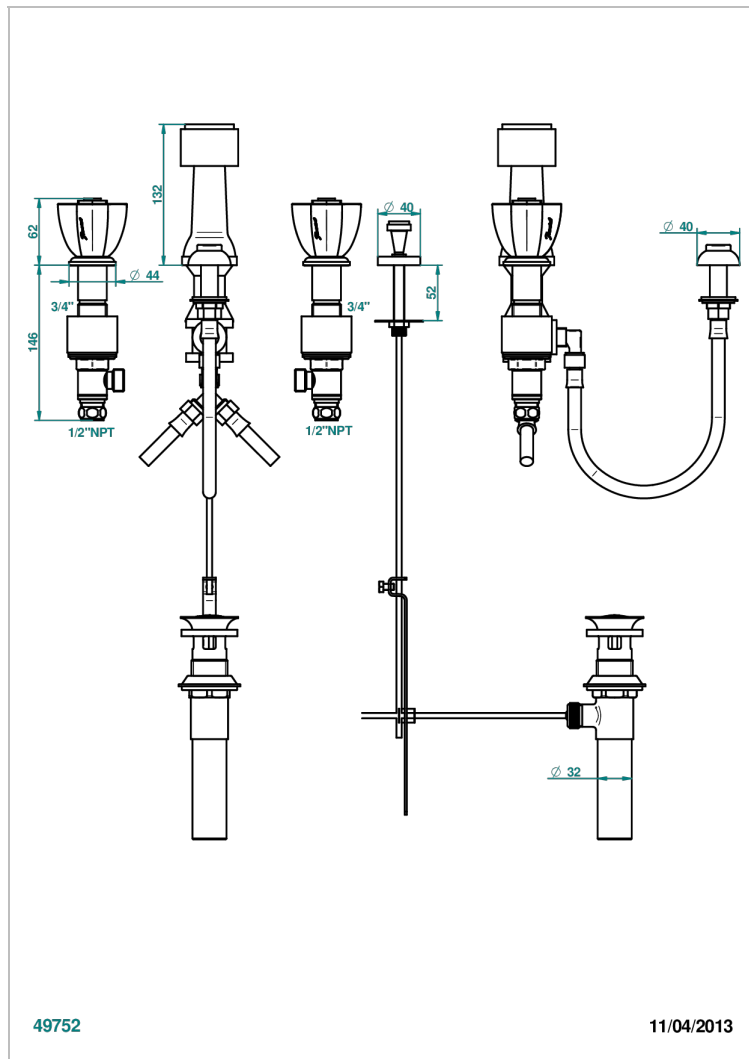

PETALE DE CRISTAL - CLEAR CRYSTAL

U6A-207KA

Bidet Faucet with vertical spray, drain and vacuum breaker, for bidet Kohler

49752

11/04/2013

CHARACTERISTIC

- ASME : ASME A112.18.1-2011/CSA B125.1-11

STANDARDS