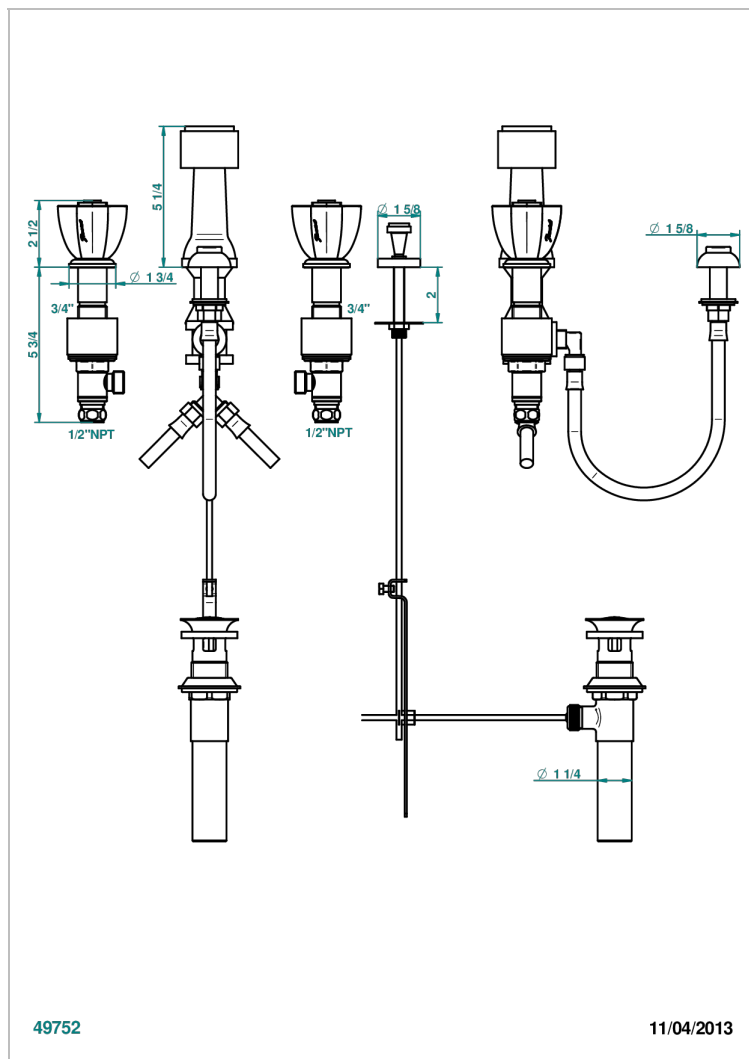

PETALE DE CRISTAL - CLEAR CRYSTAL

U6A-207KA

Bidet Faucet with vertical spray, drain and vacuum breaker, for bidet Kohler

49752

11/04/2013

CHARACTERISTIC

- ASME : ASME A112.18.1-2011/CSA B125.1-11

STANDARDS