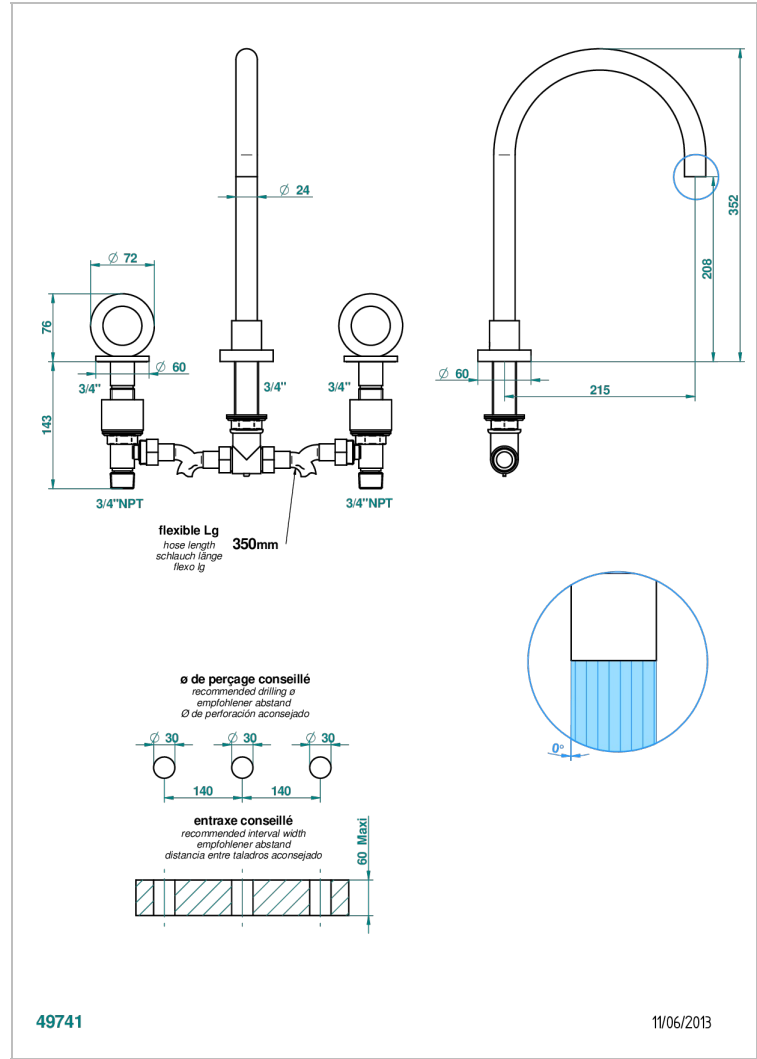

# COLLECTION "O"

G4P-25SGUS

Roman tub set with 3/4" valves

## CHARACTERISTIC

- Collection "O"
- Roman tub set with 3/4" valves