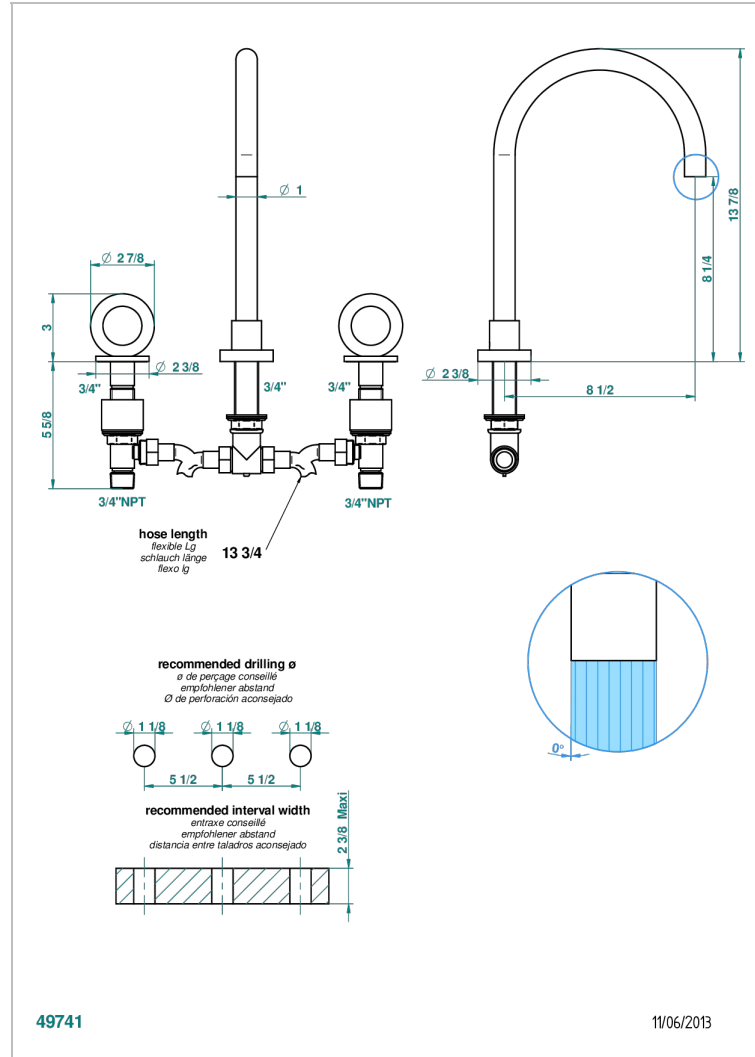

# COLLECTION "O"

G4P-25SGUS

Roman tub set with 3/4" valves

## CHARACTERISTIC

- Collection "O"
- Roman tub set with 3/4" valves

## TECHNICAL SPECS

- Recommandé : 3 bars (max. 5 bars) - Advised : 43,5 psi (max. 72 psi)
- 48 l/min à 3 bars (12.7 gpm at 43.5 psi)