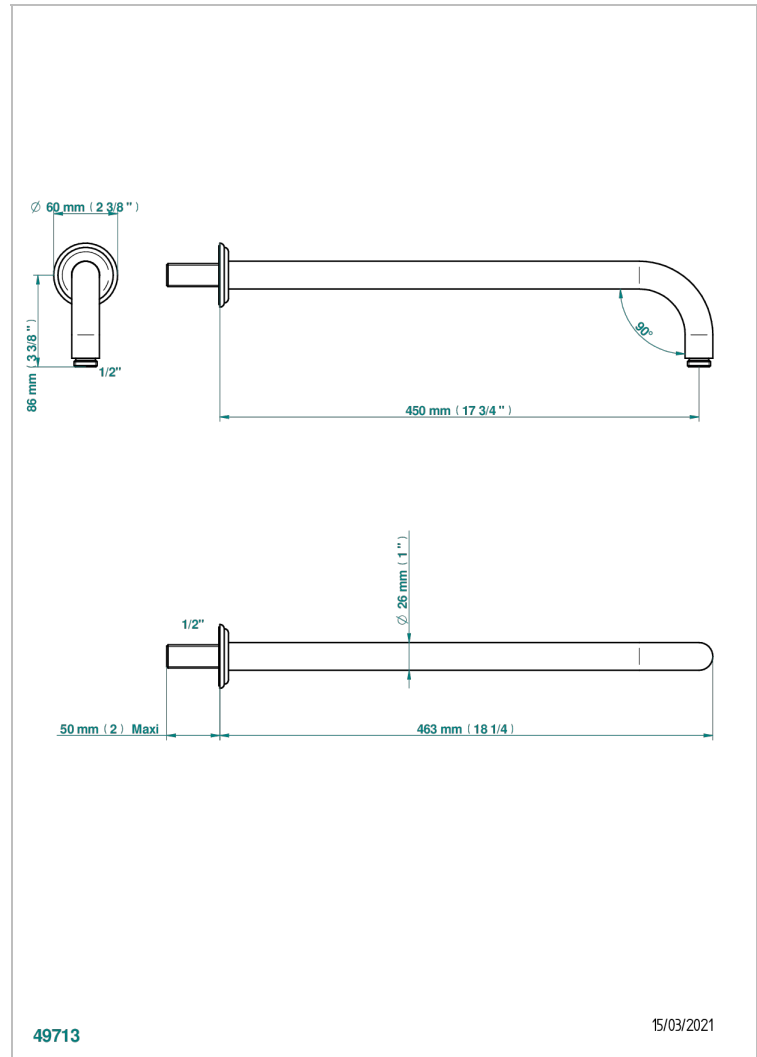

# SUN DRAGON

U5D-84L

Wall mounted shower arm, length: 450 mm, 90°

THG<sup>®</sup>  
PARIS

49713

15/03/2021

## CHARACTERISTIC

- Sun Dragon
- Wall mounted shower arm, length: 450 mm, 90°