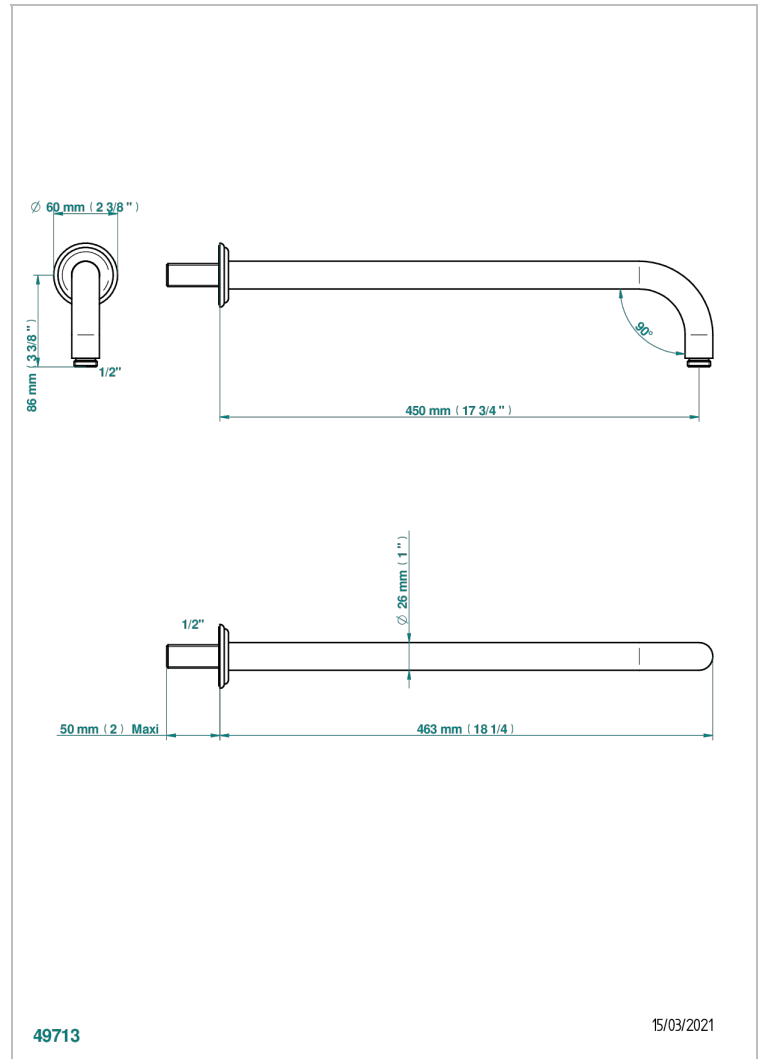

# SULLY LAPIS LAZULI

A1W-84L

Wall mounted shower arm, length: 450 mm, 90°

THG<sup>®</sup>  
PARIS

49713

15/03/2021

## CHARACTERISTIC

- Sully Lapis Lazuli
- Wall mounted shower arm, length: 450 mm, 90°