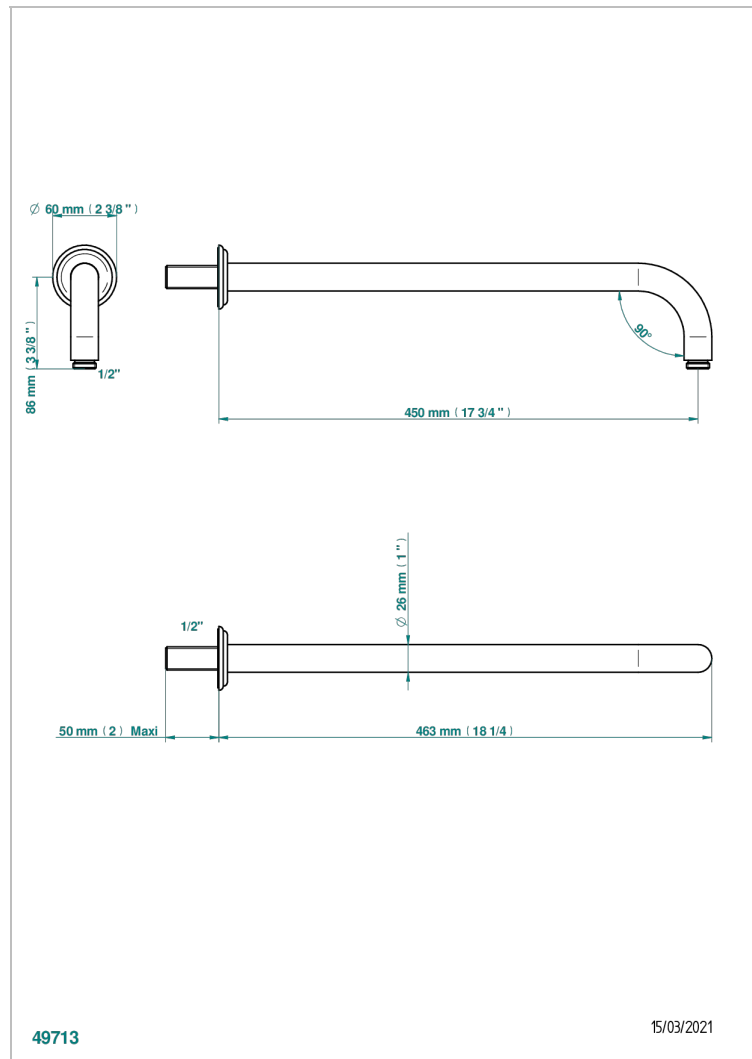

AMBOISE BLACK ONYX

A1M-84L

Wall mounted shower arm, length: 450 mm, 90°

CHARACTERISTIC

- Amboise Black Onyx
- Wall mounted shower arm, length: 450 mm, 90°

AVAILABLE FINITIONS

Antique nickel - H28
Black ceram - D30
Blush PVD - H62
Brass color PVD - H49
Brown bronze color PVD - F33
Gold color PVD - H52