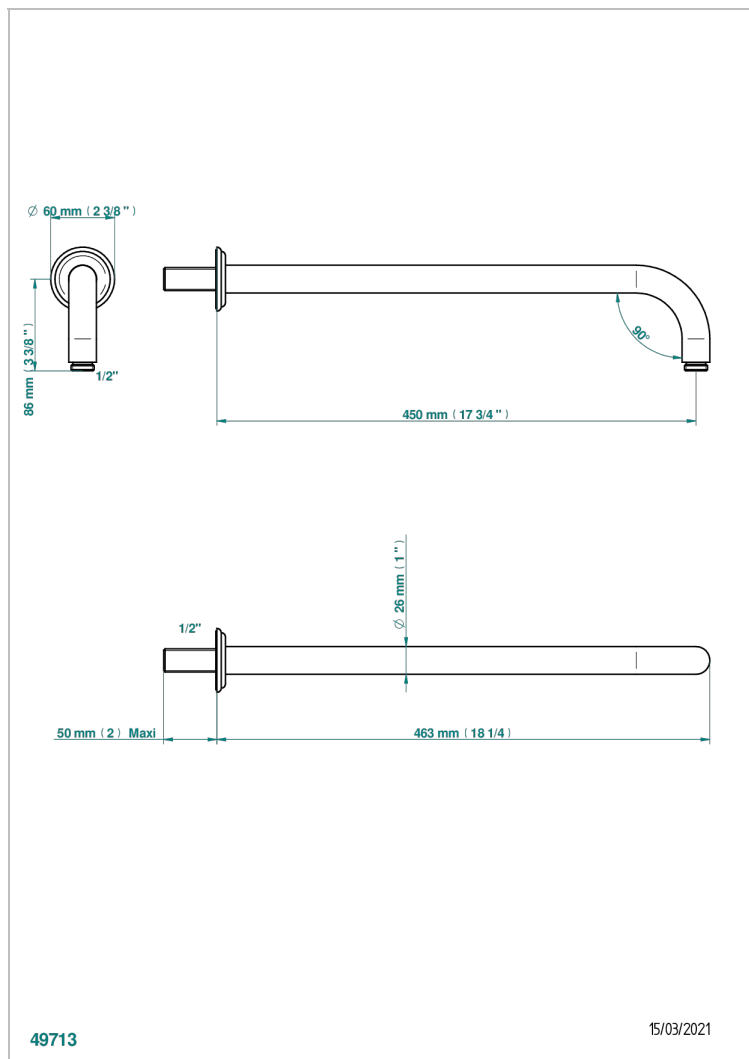

AMBOISE RED JASPER

A1L-84L

Wall mounted shower arm, length: 450 mm, 90°

CHARACTERISTIC

- Amboise Red Jasper
- Wall mounted shower arm, length: 450 mm, 90°

AVAILABLE FINITIONS

Antique nickel - H28
Black ceram - D30
Blush PVD - H62
Brass color PVD - H49
Brown bronze color PVD - F33
Gold color PVD - H52