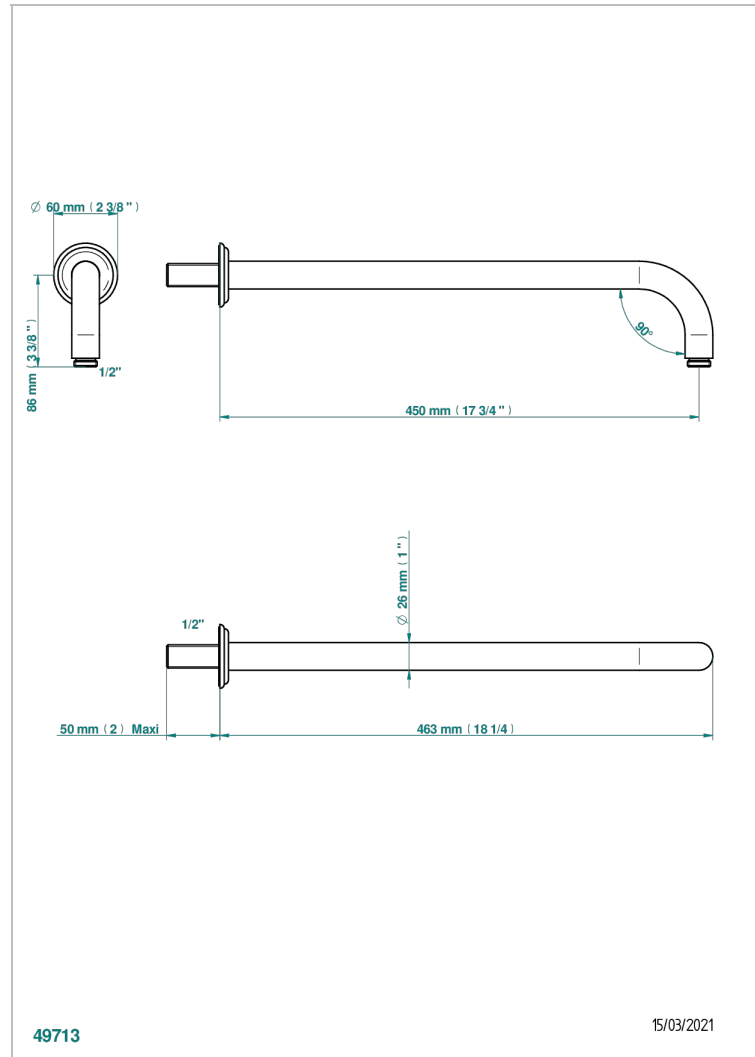

AMBOISE LAPIS LAZULI

A1K-84L

Wall mounted shower arm, length: 450 mm, 90°

CHARACTERISTIC

- Amboise Lapis Lazuli
- Wall mounted shower arm, length: 450 mm, 90°

AVAILABLE FINITIONS

Antique nickel - H28
Black ceram - D30
Blush PVD - H62
Brass color PVD - H49
Brown bronze color PVD - F33
Gold color PVD - H52