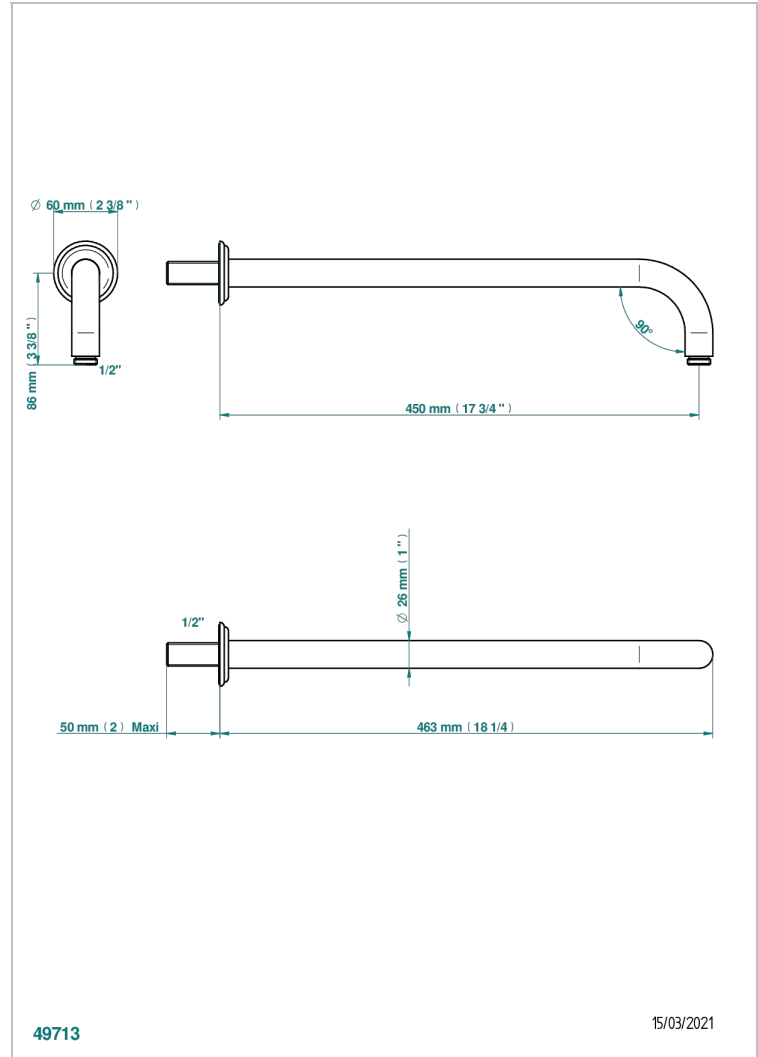

# AMBOISE MALACHITE

A1J-84L

Wall mounted shower arm, length: 450 mm, 90°

THG<sup>®</sup>  
PARIS

## CHARACTERISTIC

- Amboise Malachite
- Wall mounted shower arm, length: 450 mm, 90°