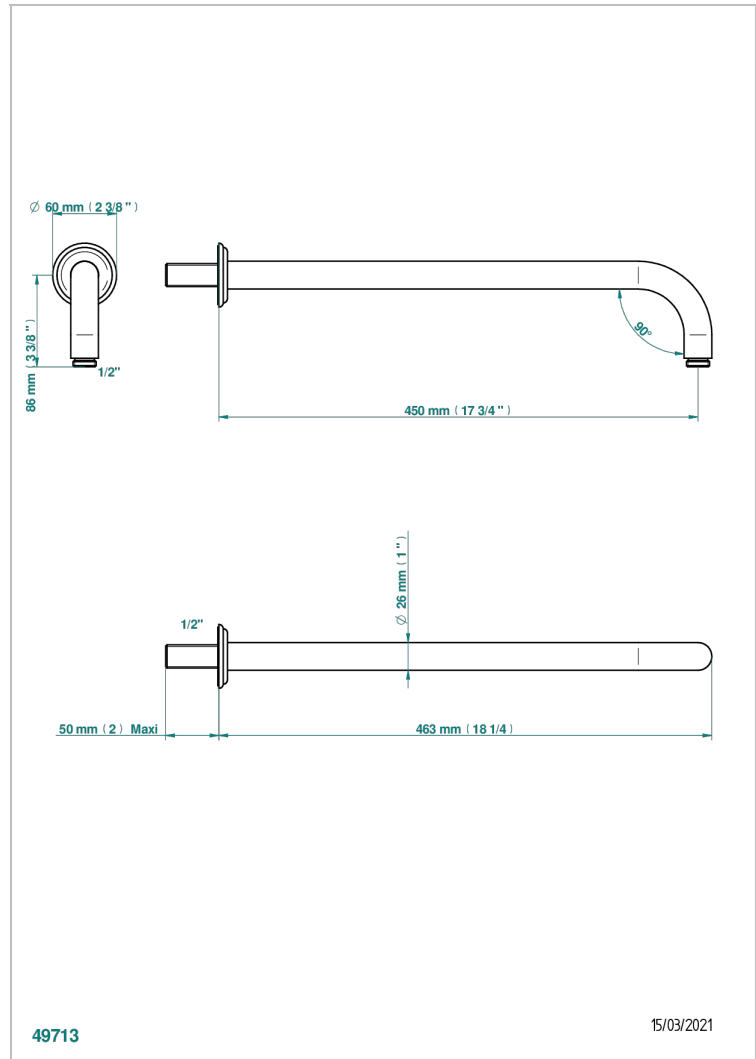

AMBOISE MALACHITE

A1J-84L

Wall mounted shower arm, length: 450 mm, 90°

CHARACTERISTIC

- Amboise Malachite
- Wall mounted shower arm, length: 450 mm, 90°

AVAILABLE FINITIONS

Antique nickel - H28
Black ceram - D30
Blush PVD - H62
Brass color PVD - H49
Brown bronze color PVD - F33
Gold color PVD - H52