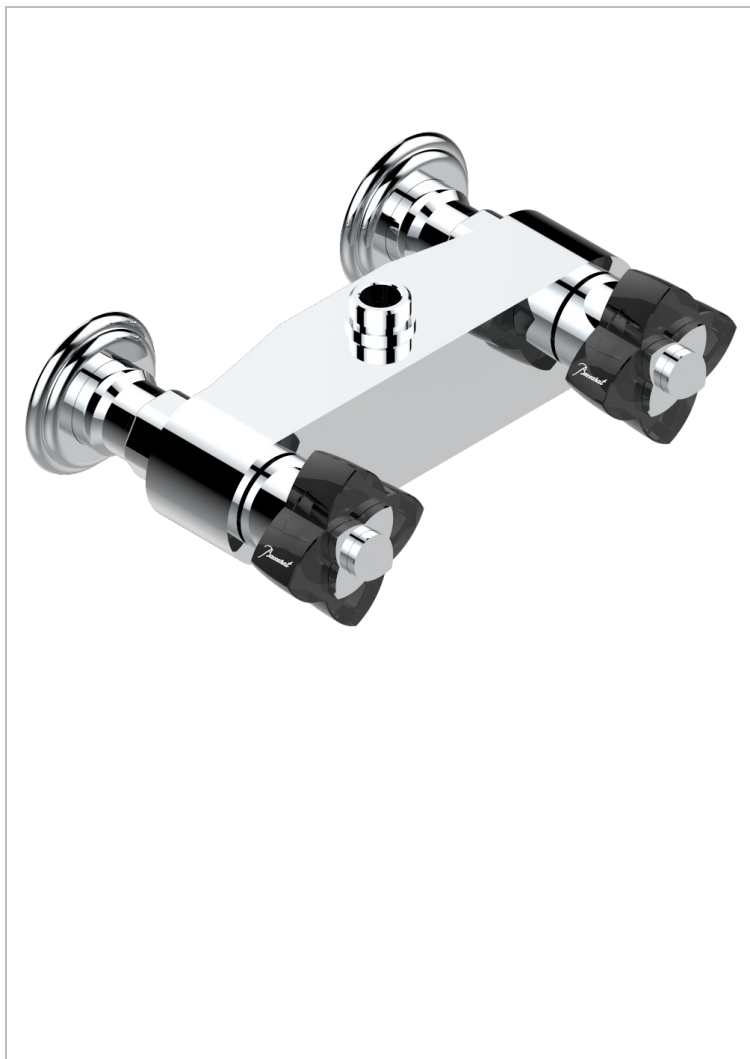

PETALE DE CRISTAL - BLACK CRYSTAL

U6D-64

Wall mounted shower mixer 1/2" - 150 mm centres - no hose

CHARACTERISTIC

- ACS : 17ACCLY652
- NF : NF EN 200 - IA - Chrome

STANDARDS

AVAILABLE FINITIONS

Antique nickel - H28
Black ceram - D30
Blush PVD - H62
Brass color PVD - H49
Brown bronze color PVD - F33
Gold color PVD - H52

Graphite PVD - H64
Lacquered light bronze - D01
Matt Umber PVD - H67
Matt blush PVD - H60
Matt brass color PVD - H50
Matt brown bronze color PVD - F34

Matt chrome - C02
Matt gold - F07
Matt gold color PVD - H53
Matt graphite PVD - H65
Matt nickel (color finish) - C01
Matt nickel color PVD - H56

Nickel color PVD - H55
Polished chrome (color finish) - A02
Polished chrome / Polished gold (color finish) - G02
Polished gold (color finish) - F01
Polished nickel - B01
Soft gold - F30

Soft matt gold - F31
Umber PVD - H66
Varnished matt antique red copper (color finish) - H07