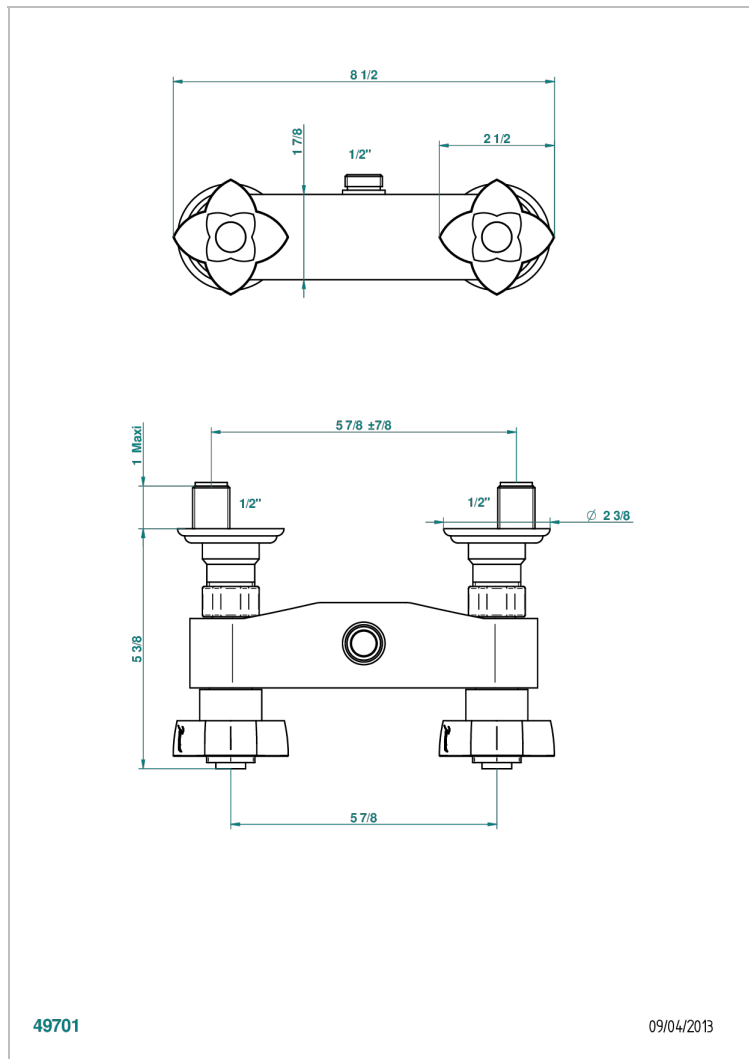

PETALE DE CRISTAL - BLACK CRYSTAL

U6D-64

Wall mounted shower mixer 1/2" - 150 mm centres - no hose

CHARACTERISTIC

- ACS : 17ACCLY652
- NF : NF EN 200 - IA - Chrome

STANDARDS

AVAILABLE FINITIONS

Antique nickel - H28
Black ceram - D30
Blush PVD - H62
Brass color PVD - H49
Brown bronze color PVD - F33
Gold color PVD - H52