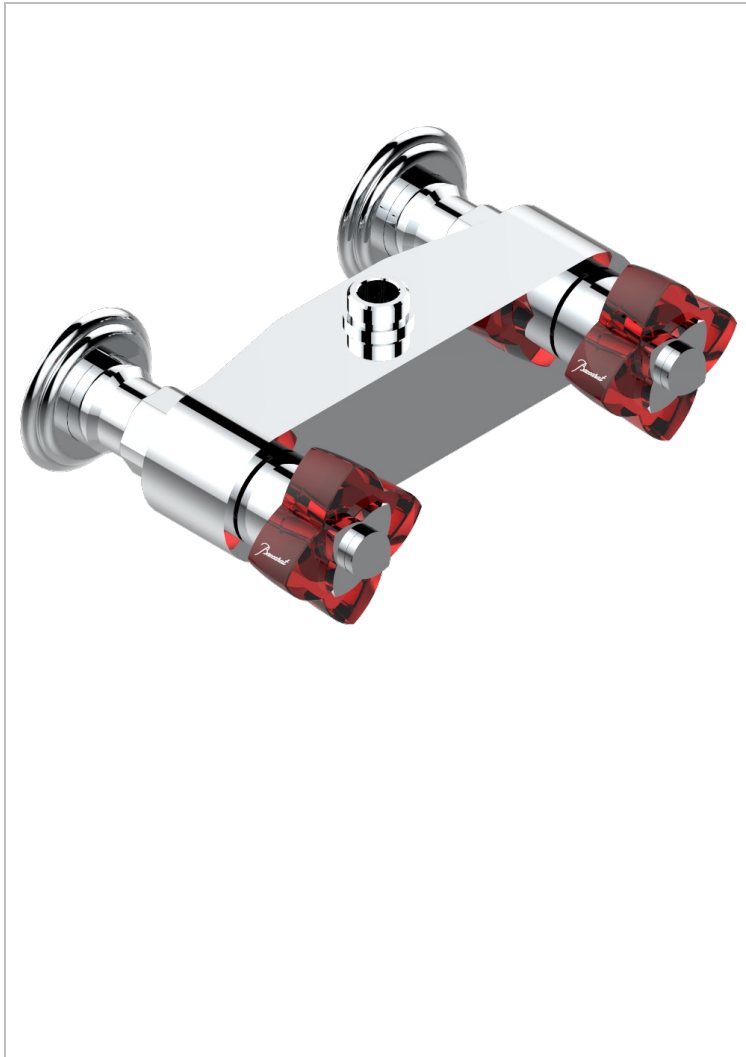

PETALE DE CRISTAL - RED CRYSTAL

U6C-64

Wall mounted shower mixer 1/2" - 150 mm centres - no hose

THG[®]
PARIS

49699

09/04/2013

CHARACTERISTIC

- ACS : 17ACCLY652
- NF : NF EN 200 - IA - Chrome

STANDARDS

AVAILABLE FINITIONS

Antique nickel - H28
Black ceram - D30
Blush PVD - H62
Brass color PVD - H49
Brown bronze color PVD - F33
Gold color PVD - H52

Graphite PVD - H64
Lacquered light bronze - D01
Matt Umber PVD - H67
Matt blush PVD - H60
Matt brass color PVD - H50
Matt brown bronze color PVD - F34

Soft matt gold - F31
Umber PVD - H66
Varnished matt antique red copper (color finish) - H07