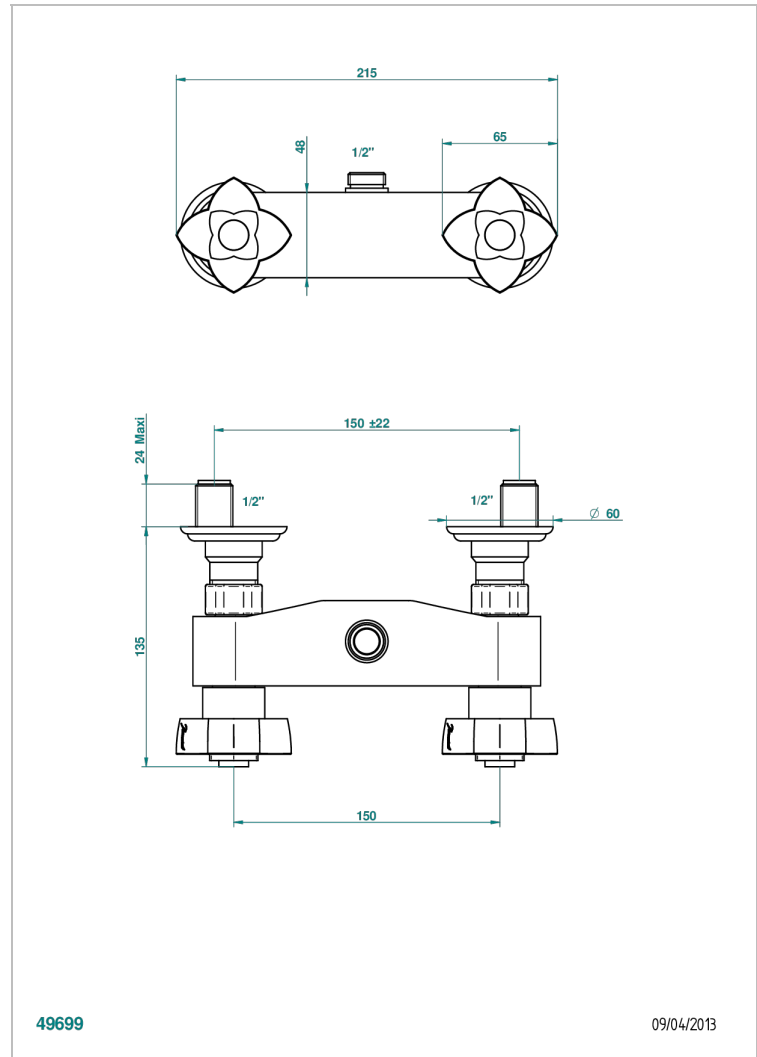

PETALE DE CRISTAL - RED CRYSTAL

U6C-64

Wall mounted shower mixer 1/2" - 150 mm centres - no hose

THG[®]
PARIS

49699

09/04/2013

CHARACTERISTIC

- ACS : 17ACCLY652
- NF : NF EN 200 - IA - Chrome