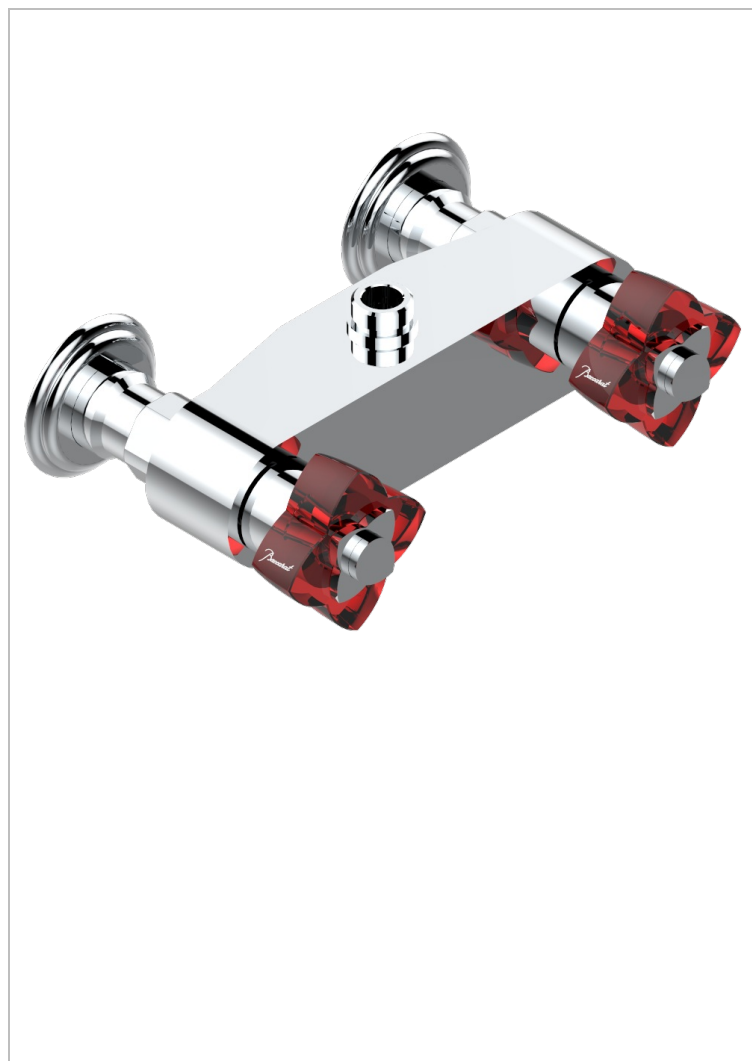

PETALE DE CRISTAL - RED CRYSTAL

U6C-64

Wall mounted shower mixer 1/2" - 150 mm centres - no hose

49699

09/04/2013

CHARACTERISTIC

- ACS : 17ACCLY652
- NF : NF EN 200 - IA - Chrome

STANDARDS

AVAILABLE FINITIONS

Antique nickel - H28
Black ceram - D30
Blush PVD - H62
Brass color PVD - H49
Brown bronze color PVD - F33
Gold color PVD - H52

Graphite PVD - H64
Lacquered light bronze - D01
Matt Umber PVD - H67
Matt blush PVD - H60
Matt brass color PVD - H50
Matt brown bronze color PVD - F34