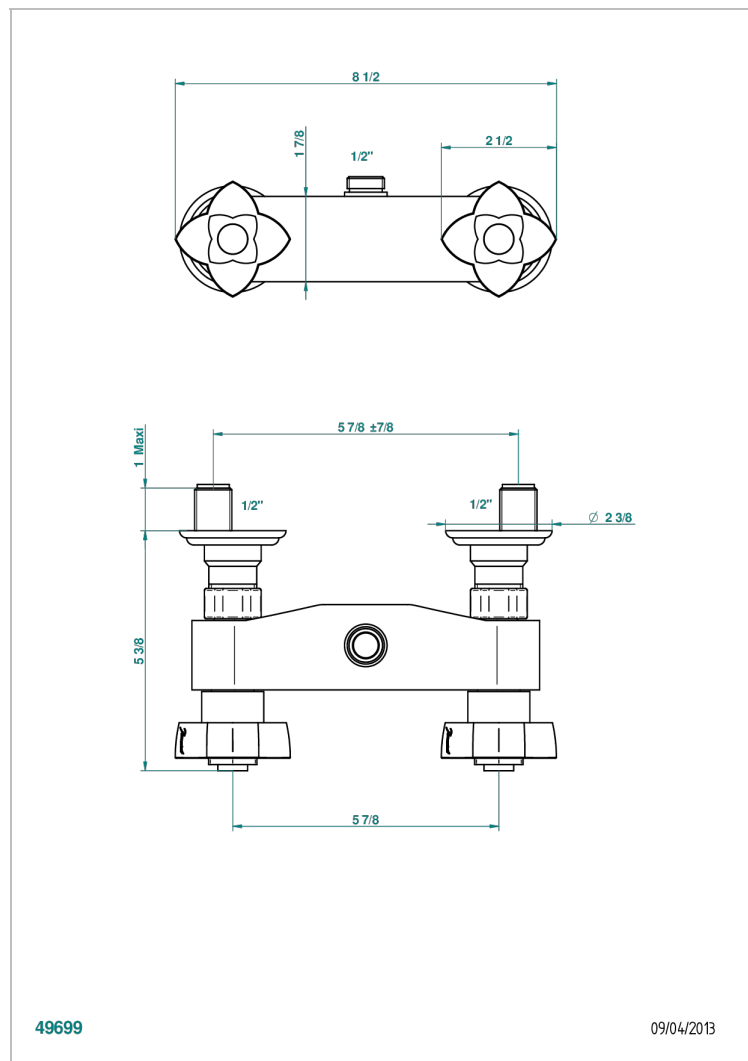

PETALE DE CRISTAL - RED CRYSTAL

U6C-64

Wall mounted shower mixer 1/2" - 150 mm centres - no hose

49699

09/04/2013

CHARACTERISTIC

- ACS : 17ACCLY652
- NF : NF EN 200 - IA - Chrome

STANDARDS