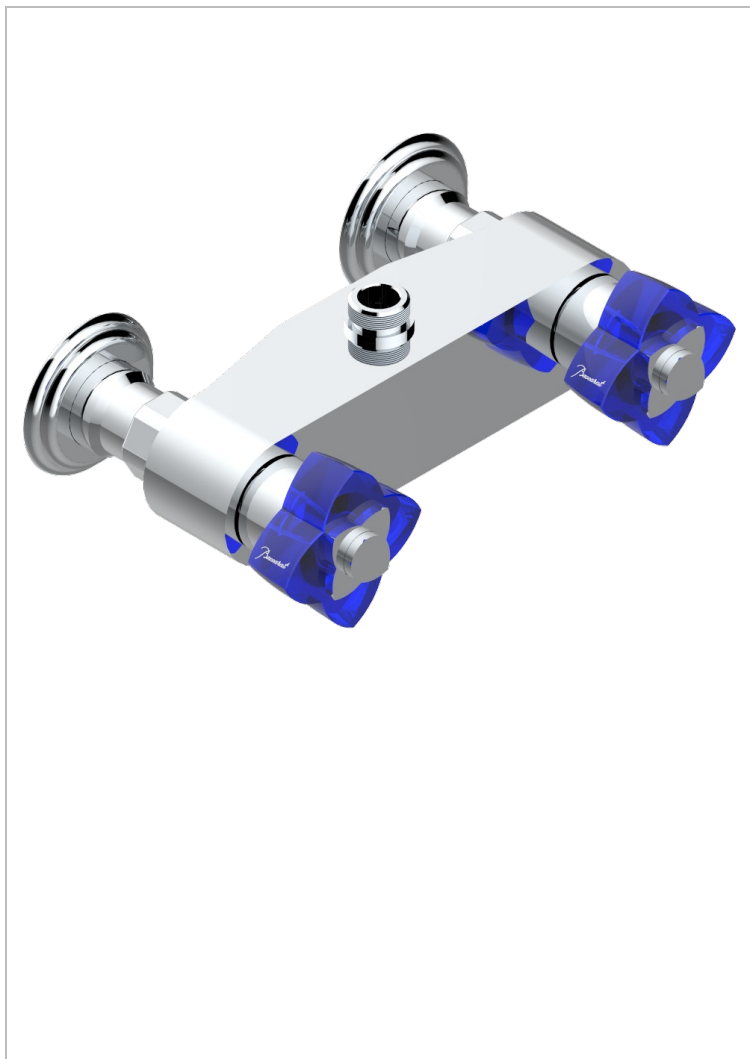

# PETALE DE CRISTAL - BLUE CRYSTAL

U6B-64

Wall mounted shower mixer 1/2" - 150 mm centres - no hose

## CHARACTERISTIC

- ACS : 17ACCLY652
- NF : NF EN 200 - IA - Chrome

## AVAILABLE FINITIONS

Antique nickel - H28  
Black ceram - D30  
Blush PVD - H62  
Brass color PVD - H49  
Brown bronze color PVD - F33  
Gold color PVD - H52

Graphite PVD - H64  
Lacquered light bronze - D01  
Matt Umber PVD - H67  
Matt blush PVD - H60  
Matt brass color PVD - H50  
Matt brown bronze color PVD - F34