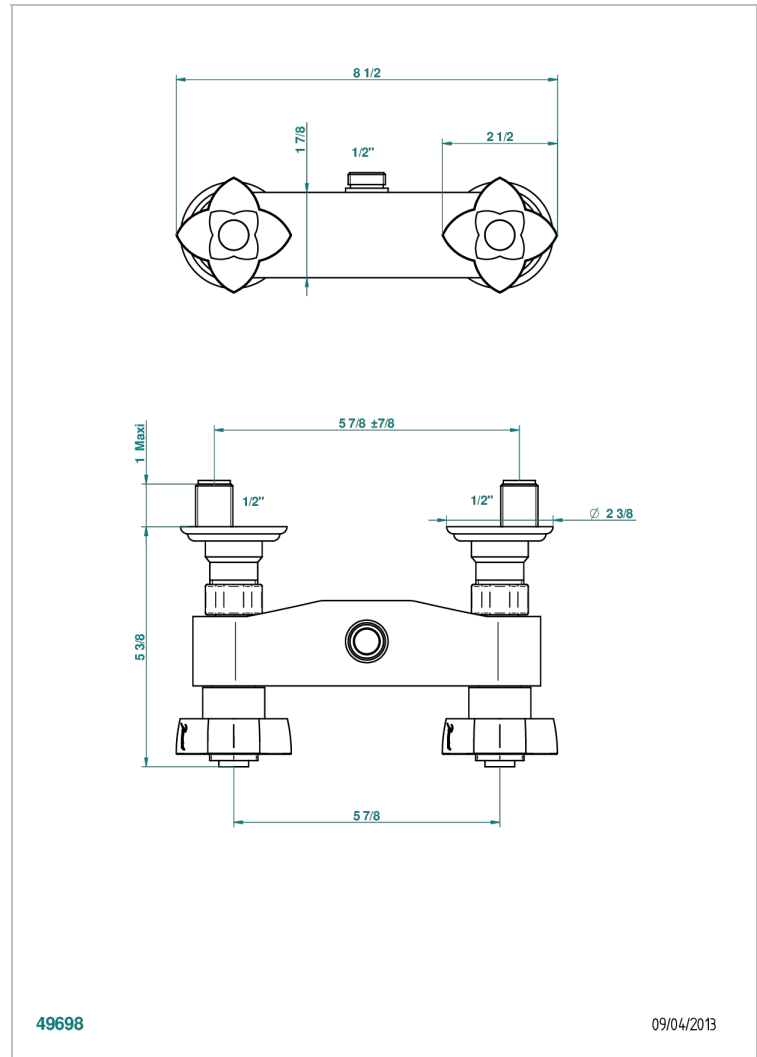

PETALE DE CRISTAL - BLUE CRYSTAL

U6B-64

Wall mounted shower mixer 1/2" - 150 mm centres - no hose

THG[®]
PARIS

CHARACTERISTIC

- ACS : 17ACCLY652
- NF : NF EN 200 - IA - Chrome

STANDARDS

AVAILABLE FINITIONS