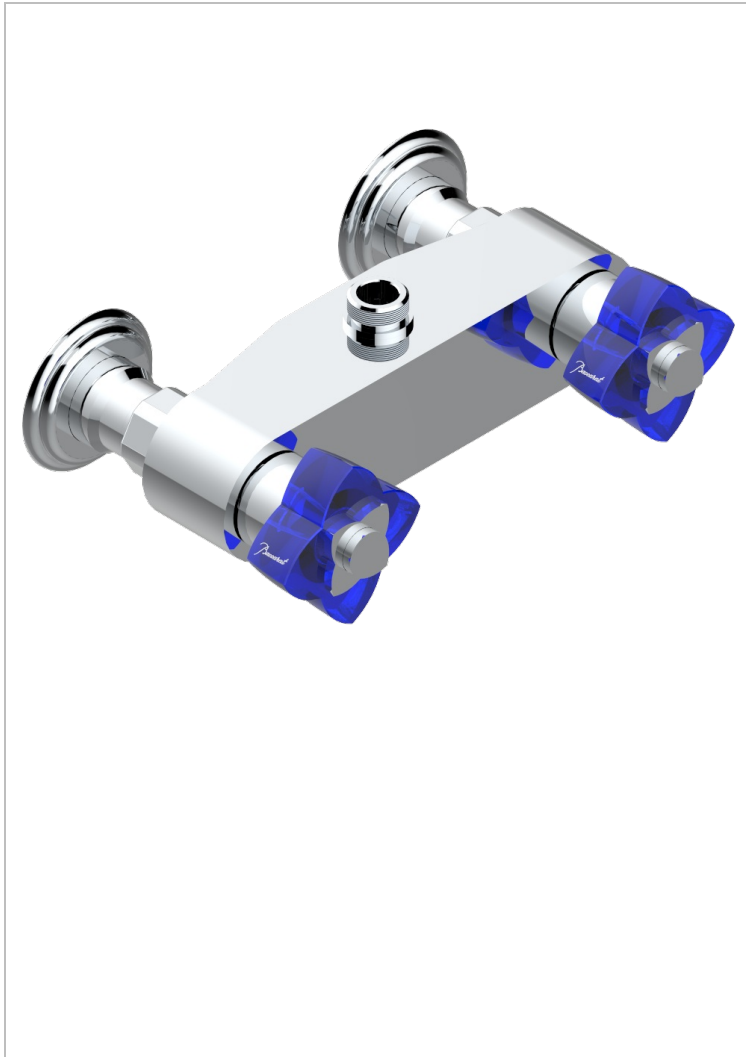

PETALE DE CRISTAL - BLUE CRYSTAL

U6B-64

Wall mounted shower mixer 1/2" - 150 mm centres - no hose

THG[®]
PARIS

CHARACTERISTIC

- ACS : 17ACCLY652
- NF : NF EN 200 - IA - Chrome

STANDARDS

AVAILABLE FINITIONS

Antique nickel - H28
Black ceram - D30
Blush PVD - H62
Brass color PVD - H49
Brown bronze color PVD - F33
Gold color PVD - H52

Graphite PVD - H64
Lacquered light bronze - D01
Matt Umber PVD - H67
Matt blush PVD - H60
Matt brass color PVD - H50
Matt brown bronze color PVD - F34

Soft matt gold - F31
Umber PVD - H66
Varnished matt antique red copper (color finish) - H07