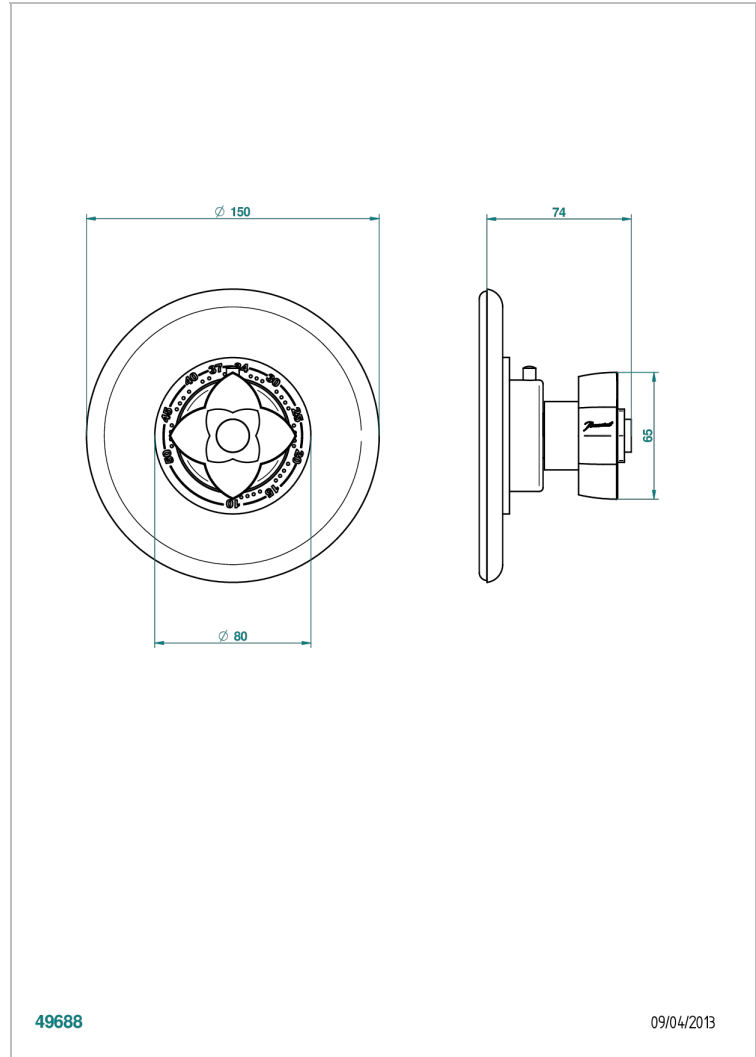

PETALE DE CRISTAL - BLACK CRYSTAL

U6D-15EN16EM

Trim plate and handle for eurotherm valve 8200/us & 8300/us

THG[®]
PARIS

CHARACTERISTIC

- Pétale de Cristal - Black crystal
- Trim plate and handle for eurotherm valve 8200/us & 8300/us