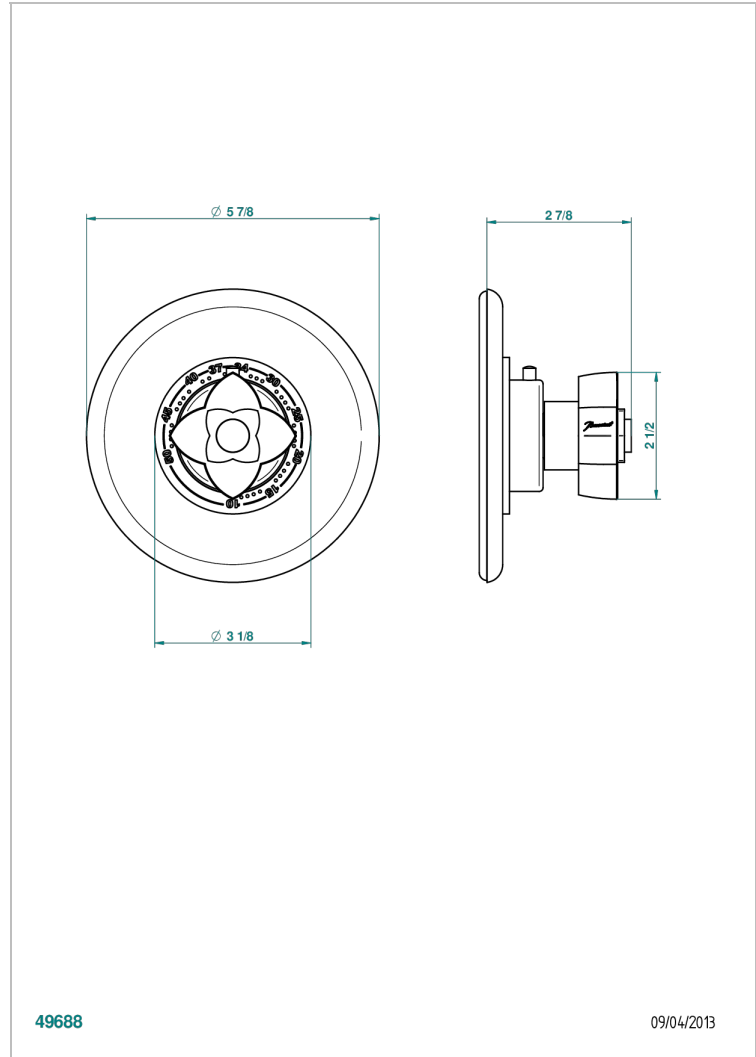

PETALE DE CRISTAL - BLACK CRYSTAL

U6D-15EN16EM

Trim plate and handle for eurotherm valve 8200/us & 8300/us

THG[®]
PARIS

CHARACTERISTIC

- Pétale de Cristal - Black crystal
- Trim plate and handle for eurotherm valve 8200/us & 8300/us