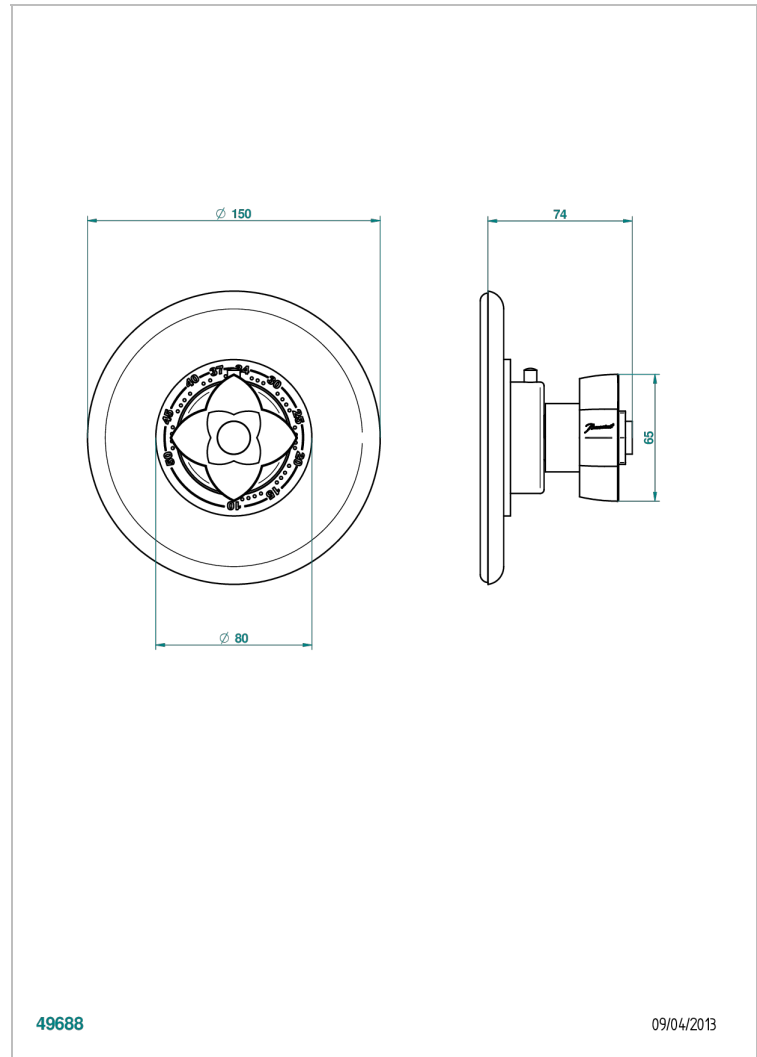

# PETALE DE CRISTAL - BLACK CRYSTAL

U6D-15EN16EM

Trim for Eurotherm thermostat n° 8105N, 8200N, 8300

THG<sup>®</sup>  
PARIS

## CHARACTERISTIC

- Pétale de Cristal - Black crystal
- Trim for Eurotherm thermostat n° 8105N, 8200N, 8300

## RELATED SKU'S

- Ref. G00-8105N 1/2" Eurotherm thermostat, 40 l/min with wax cartridge
- Ref. G00-8200N 3/4" Eurotherm thermostat, 80 l/min