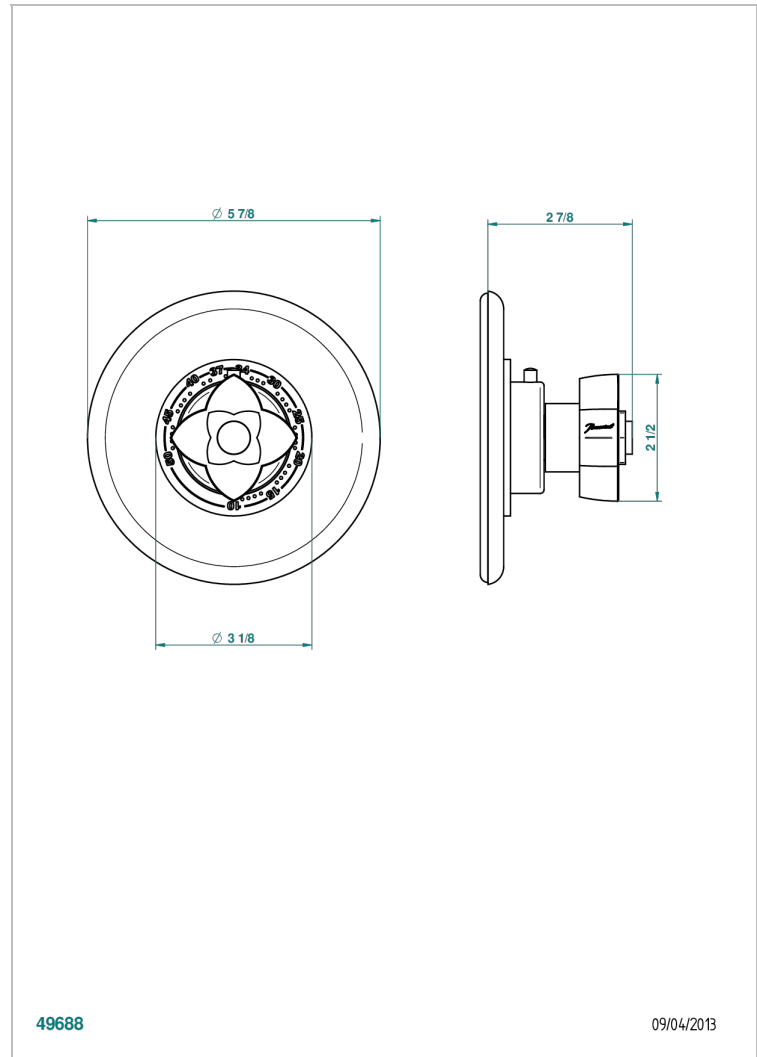

PETALE DE CRISTAL - BLACK CRYSTAL

U6D-15EN16EM

Trim for Eurotherm thermostat n° 8105N, 8200N, 8300

THG[®]
PARIS

CHARACTERISTIC

- Pétale de Cristal - Black crystal
- Trim for Eurotherm thermostat n° 8105N, 8200N, 8300

RELATED SKU'S

- Ref. G00-8105N 1/2" Eurotherm thermostat, 40 l/min with wax cartridge
- Ref. G00-8200N 3/4" Eurotherm thermostat, 80 l/min

AVAILABLE FINITIONS

Antique nickel - H28
Black ceram - D30
Blush PVD - H62
Brass color PVD - H49
Brown bronze color PVD - F33
Gold color PVD - H52