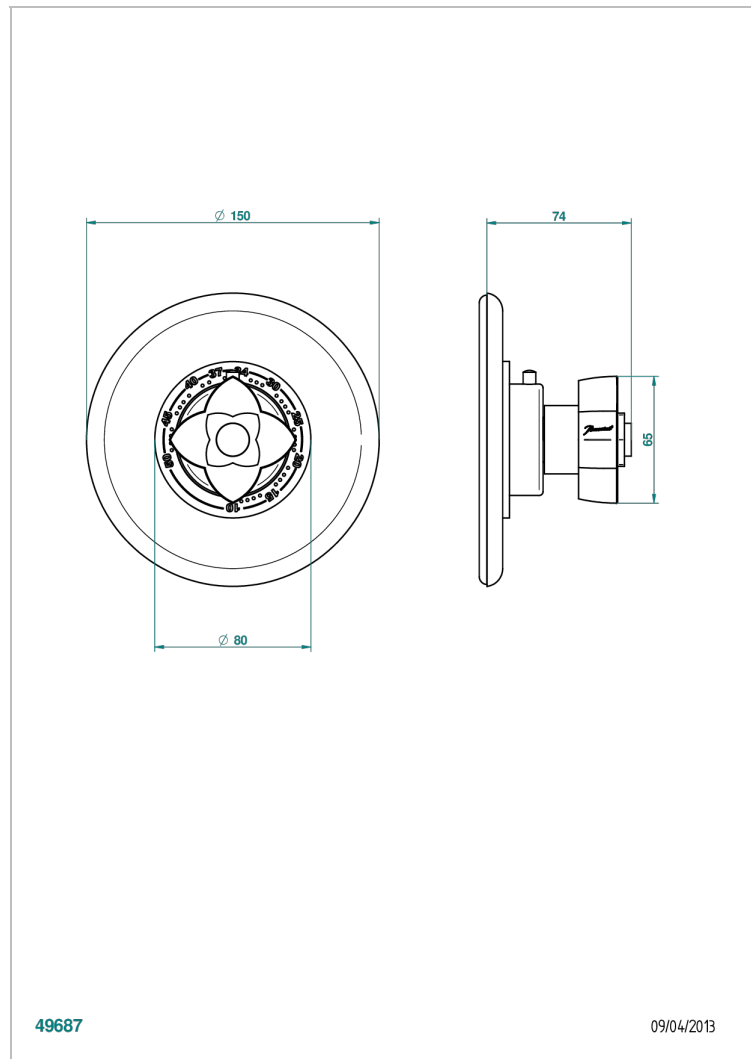

PETALE DE CRISTAL - RED CRYSTAL

U6C-15EN16EM

Trim plate and handle for eurotherm valve 8200/us & 8300/us

THG[®]
PARIS

CHARACTERISTIC

- Pétale de Cristal - Red crystal
- Trim plate and handle for eurotherm valve 8200/us & 8300/us