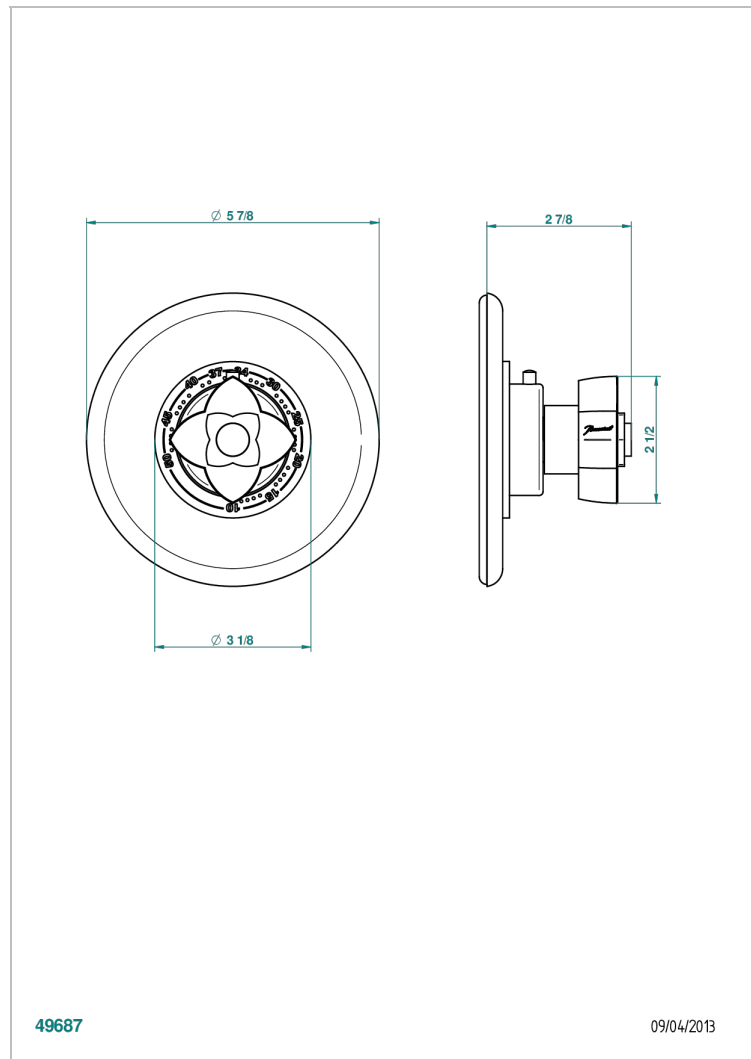

# PETALE DE CRISTAL - RED CRYSTAL

U6C-15EN16EM

Trim plate and handle for eurotherm valve 8200/us & 8300/us

THG<sup>®</sup>  
PARIS

## CHARACTERISTIC

- Pétale de Cristal - Red crystal
- Trim plate and handle for eurotherm valve 8200/us & 8300/us