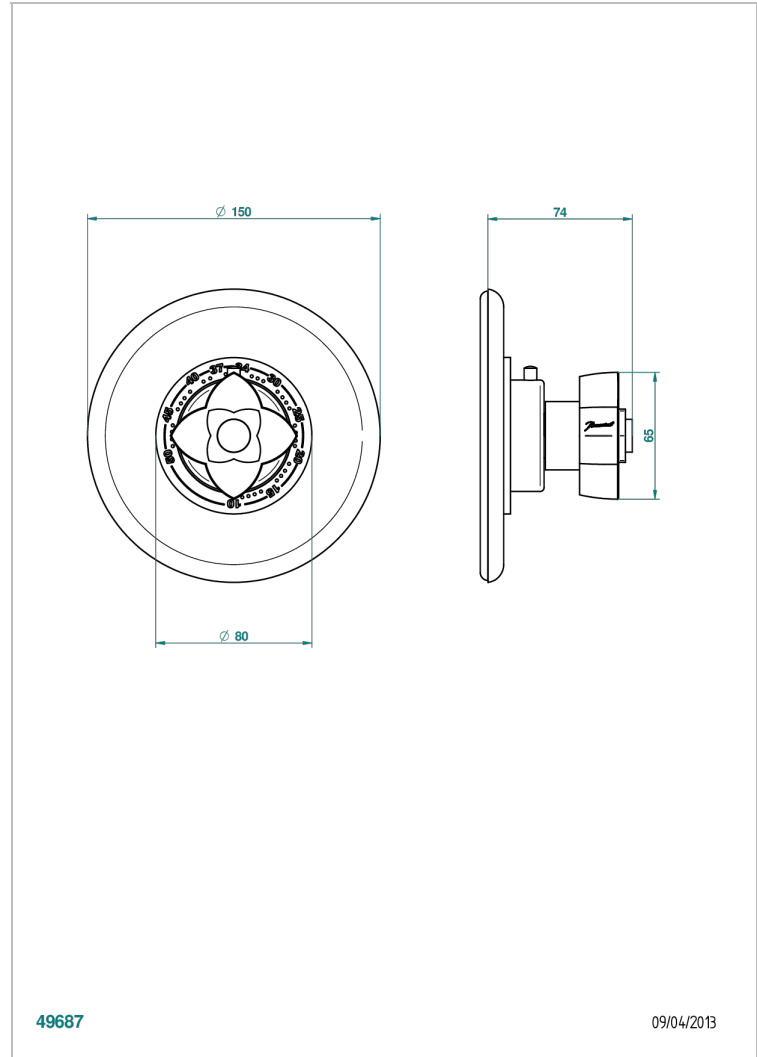

PETALE DE CRISTAL - RED CRYSTAL

U6C-15EN16EM

Trim for Eurotherm thermostat n° 8105N, 8200N, 8300

THG[®]
PARIS

CHARACTERISTIC

- Pétale de Cristal - Red crystal
- Trim for Eurotherm thermostat n° 8105N, 8200N, 8300

RELATED SKU'S

- Ref. G00-8105N 1/2" Eurotherm thermostat, 40 l/min with wax cartridge
- Ref. G00-8200N 3/4" Eurotherm thermostat, 80 l/min

AVAILABLE FINITIONS

Antique nickel - H28
Black ceram - D30
Blush PVD - H62
Brass color PVD - H49
Brown bronze color PVD - F33
Gold color PVD - H52