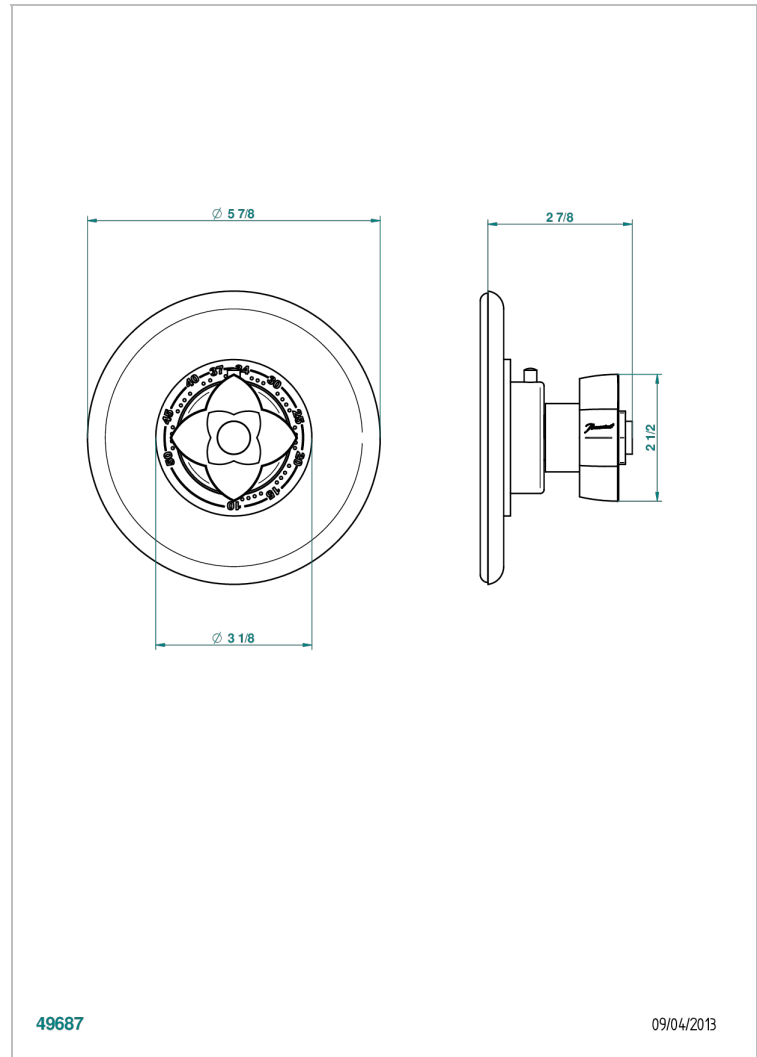

PETALE DE CRISTAL - RED CRYSTAL

U6C-15EN16EM

Trim for Eurotherm thermostat n° 8105N, 8200N, 8300

THG[®]
PARIS

CHARACTERISTIC

- Pétale de Cristal - Red crystal
- Trim for Eurotherm thermostat n° 8105N, 8200N, 8300

RELATED SKU'S

- Ref. G00-8105N 1/2" Eurotherm thermostat, 40 l/min with wax cartridge
- Ref. G00-8200N 3/4" Eurotherm thermostat, 80 l/min

AVAILABLE FINITIONS

Antique nickel - H28
Black ceram - D30
Blush PVD - H62
Brass color PVD - H49
Brown bronze color PVD - F33
Gold color PVD - H52