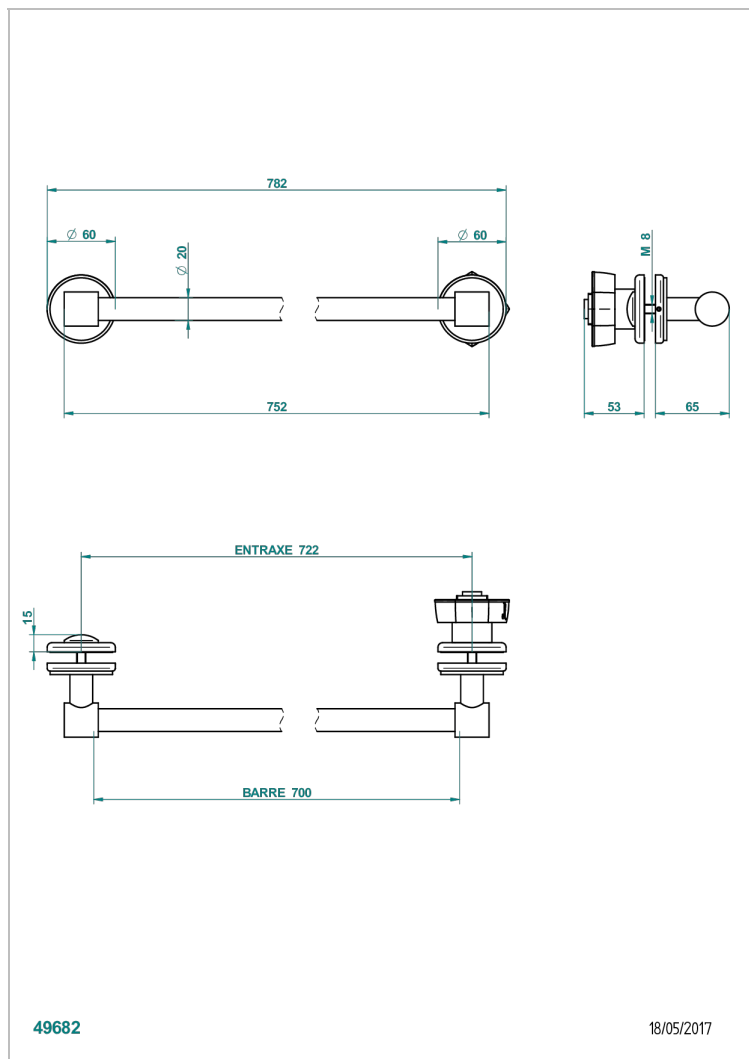

# PETALE DE CRISTAL CLAIR LISERE DORE

U6E-514V

THG<sup>®</sup>  
PARIS

Towel rail with one rail lg 600 mm for glass door with knob on side and escutcheon the other side

## CARACTERÍSTICAS

- Pétale de Cristal clair liseré doré
- Towel rail with one rail lg 600 mm for glass door with knob on side and escutcheon the other side