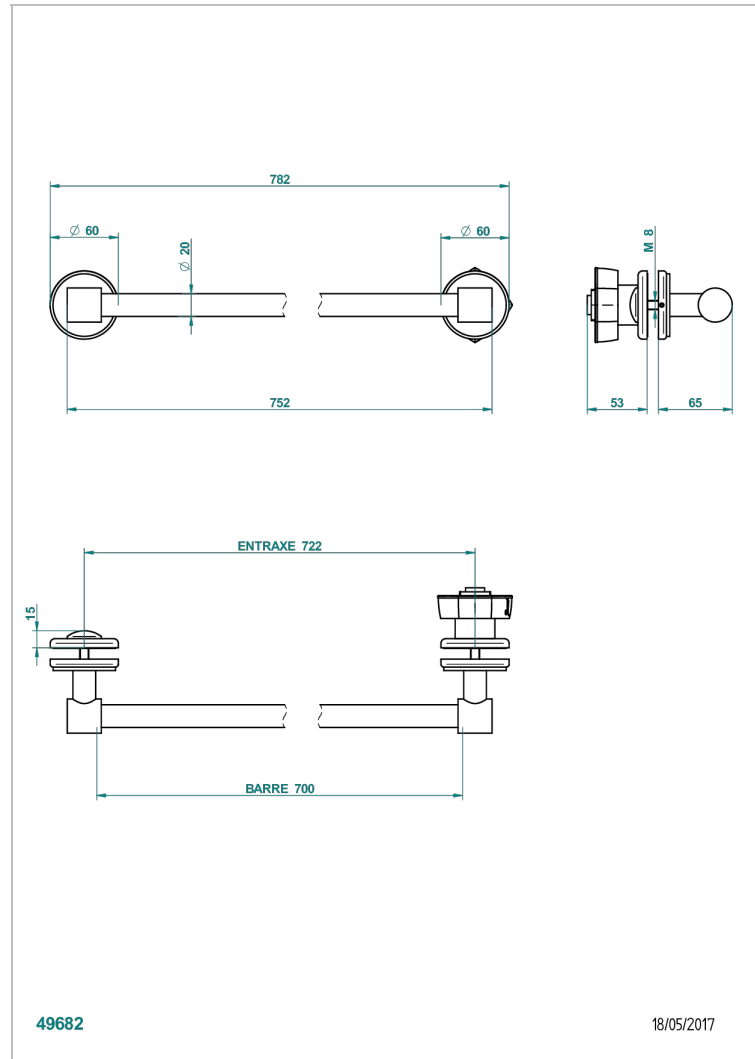

# PETALE DE CRISTAL - CLEAR CRYSTAL FINE GOLD THREAD

U6E-514V

Towel rail with one rail lg 600 mm for glass door with knob on side and escutcheon the other side

## CHARACTERISTIC

- Pétales de Cristal - Clear crystal fine gold thread
- Towel rail with one rail lg 600 mm for glass door with knob on side and escutcheon the other side