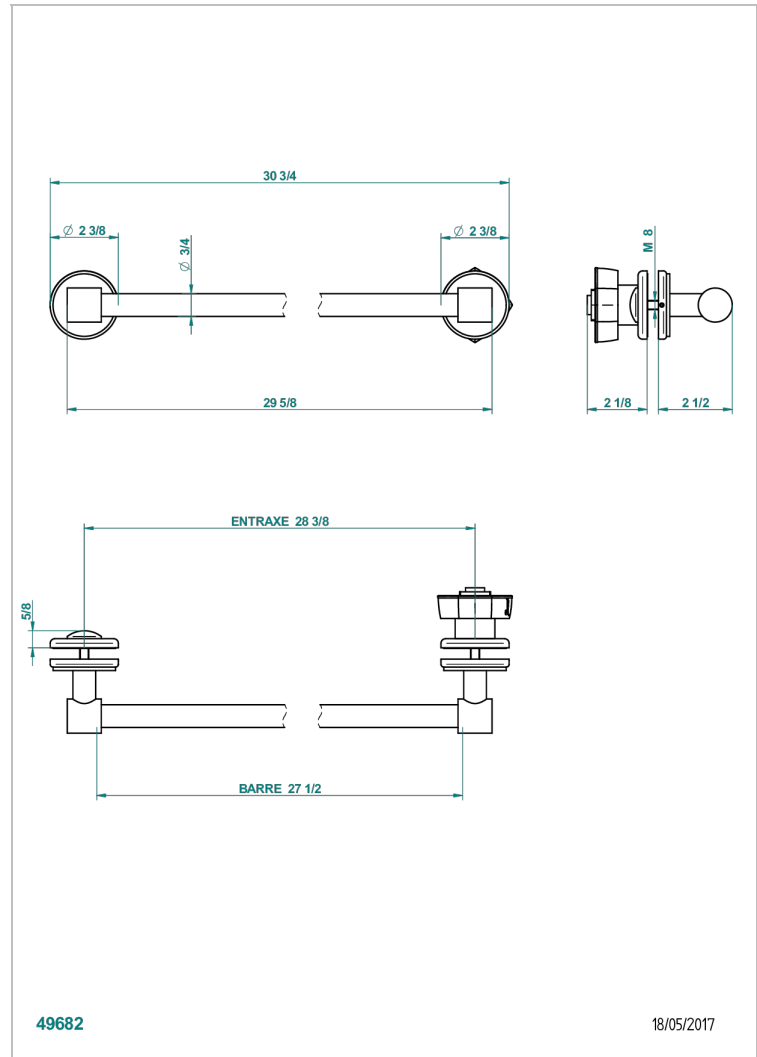

PETALE DE CRISTAL CLAIR LISERE DORE

U6E-514V

THG[®]
PARIS

Towel rail with one rail lg 600 mm for glass door with knob on side and escutcheon the other side

CARACTERÍSTICAS

- Pétales de Cristal clair liseré doré
- Towel rail with one rail lg 600 mm for glass door with knob on side and escutcheon the other side