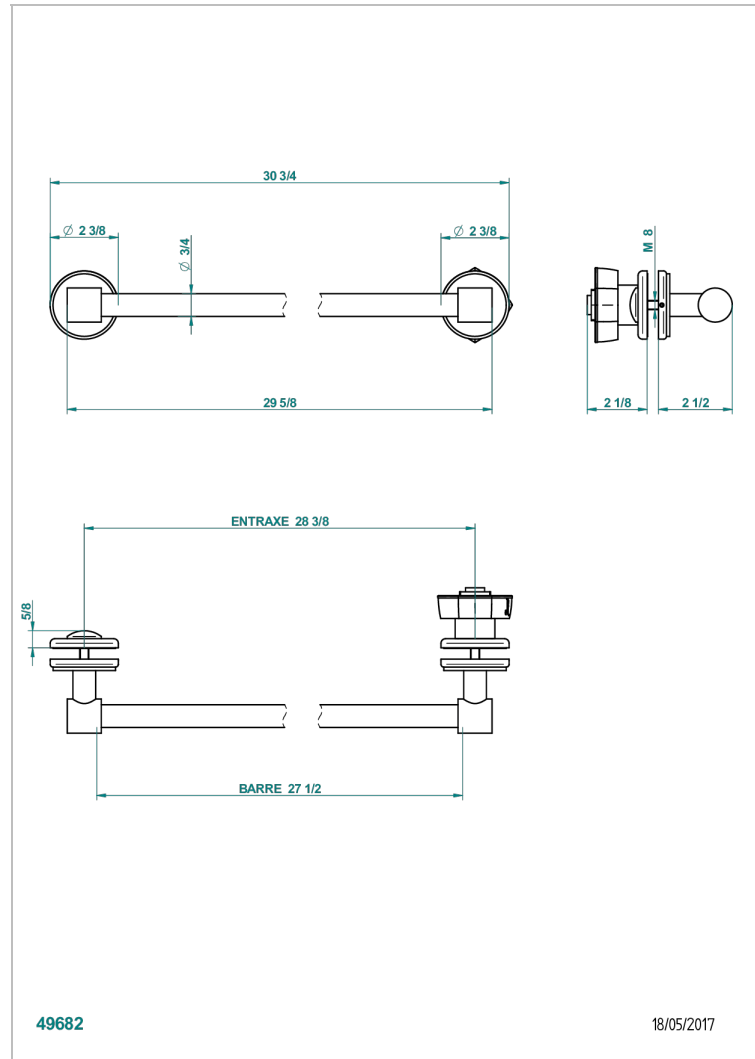

# PETALE DE CRISTAL - CLEAR CRYSTAL FINE GOLD THREAD

U6E-514V

Towel rail with one rail lg 600 mm for glass door with knob on side and escutcheon the other side

## CHARACTERISTIC

- Pétales de Cristal - Clear crystal fine gold thread
- Towel rail with one rail lg 600 mm for glass door with knob on side and escutcheon the other side