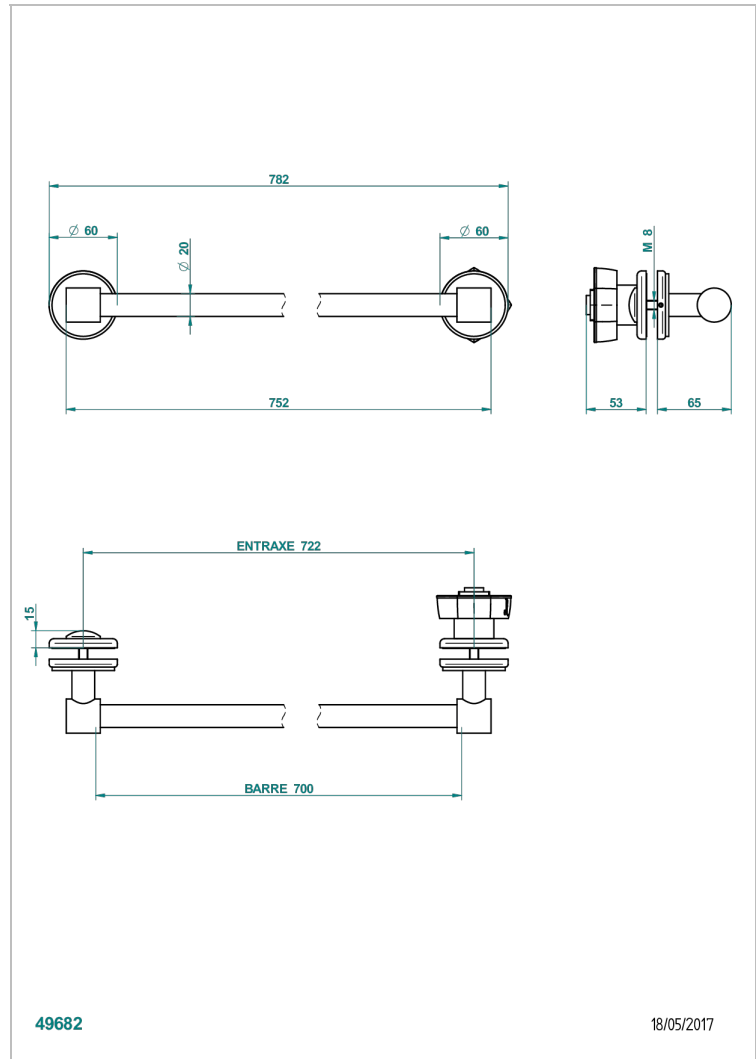

# PETALE DE CRISTAL - CLEAR CRYSTAL FINE GOLD THREAD

U6E-514V

Towel rail with one rail lg 600 mm for glass door with knob on side and escutcheon the other side

## CHARACTERISTIC

- Pétale de Cristal - Clear crystal fine gold thread
- Towel rail with one rail lg 600 mm for glass door with knob on side and escutcheon the other side