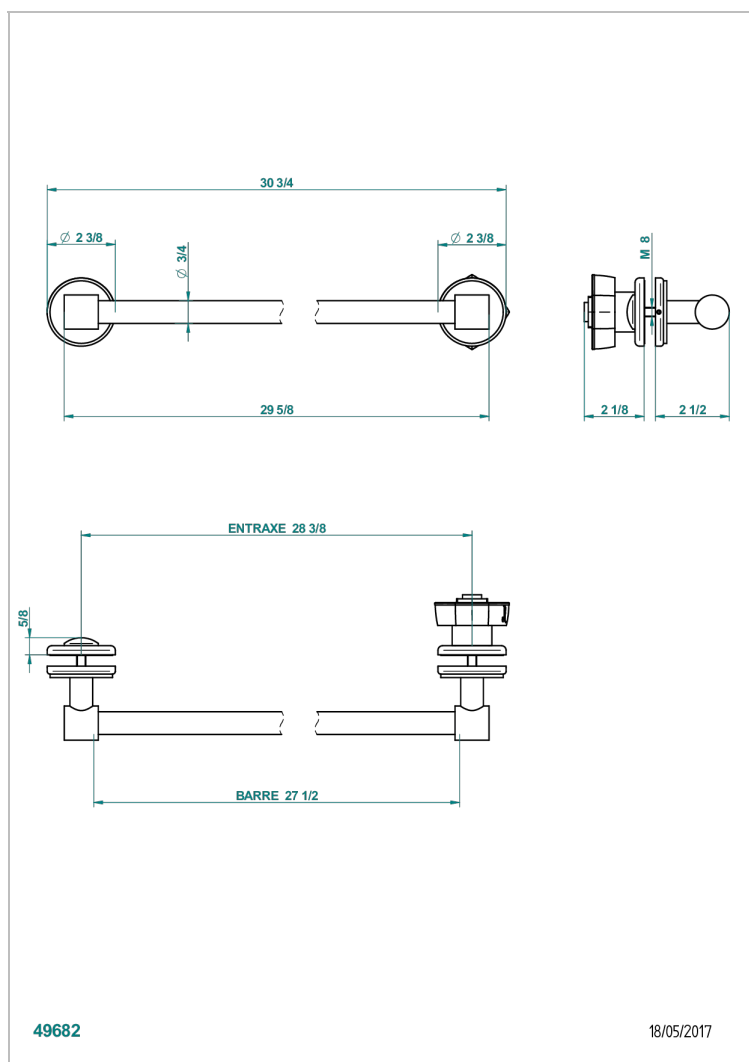

PETALE DE CRISTAL - CLEAR CRYSTAL FINE GOLD THREAD

U6E-514V

Towel rail with one rail lg 600 mm for glass door with knob on side and escutcheon the other side

CHARACTERISTIC

- Pétale de Cristal - Clear crystal fine gold thread
- Towel rail with one rail lg 600 mm for glass door with knob on side and escutcheon the other side