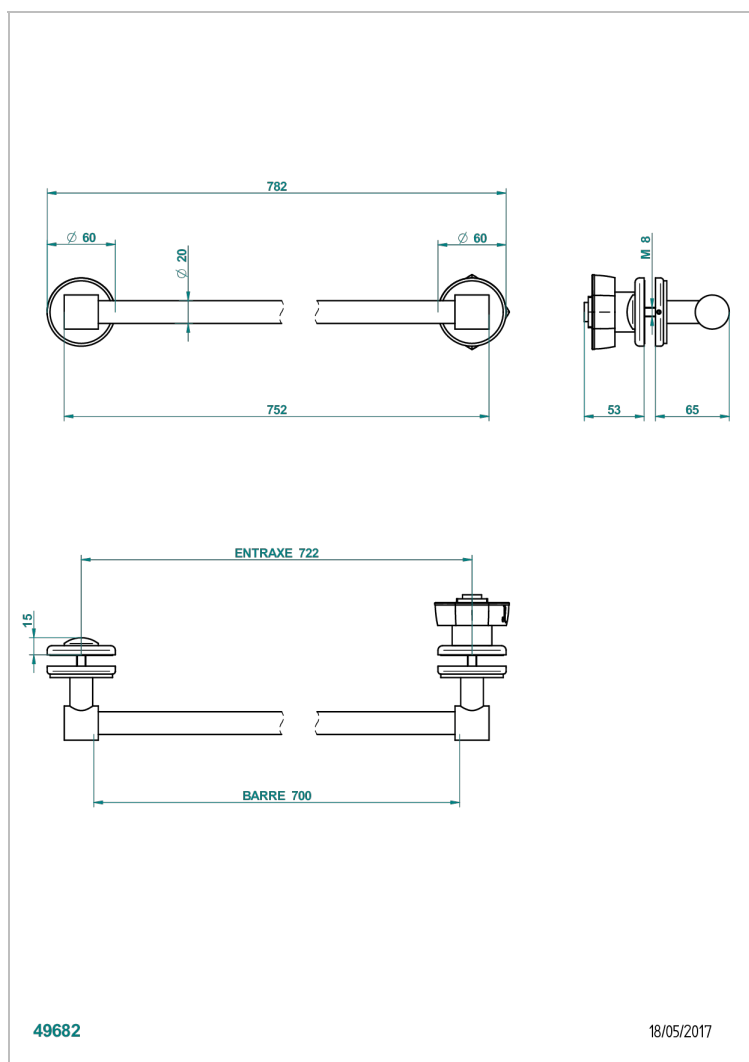

PETALE DE CRISTAL - CLEAR CRYSTAL FINE GOLD THREAD

U6E-514V

Towel rail with one rail lg 600 mm for glass door with knob on side and escutcheon the other side

CHARACTERISTIC

- Pétale de Cristal - Clear crystal fine gold thread
- Towel rail with one rail lg 600 mm for glass door with knob on side and escutcheon the other side