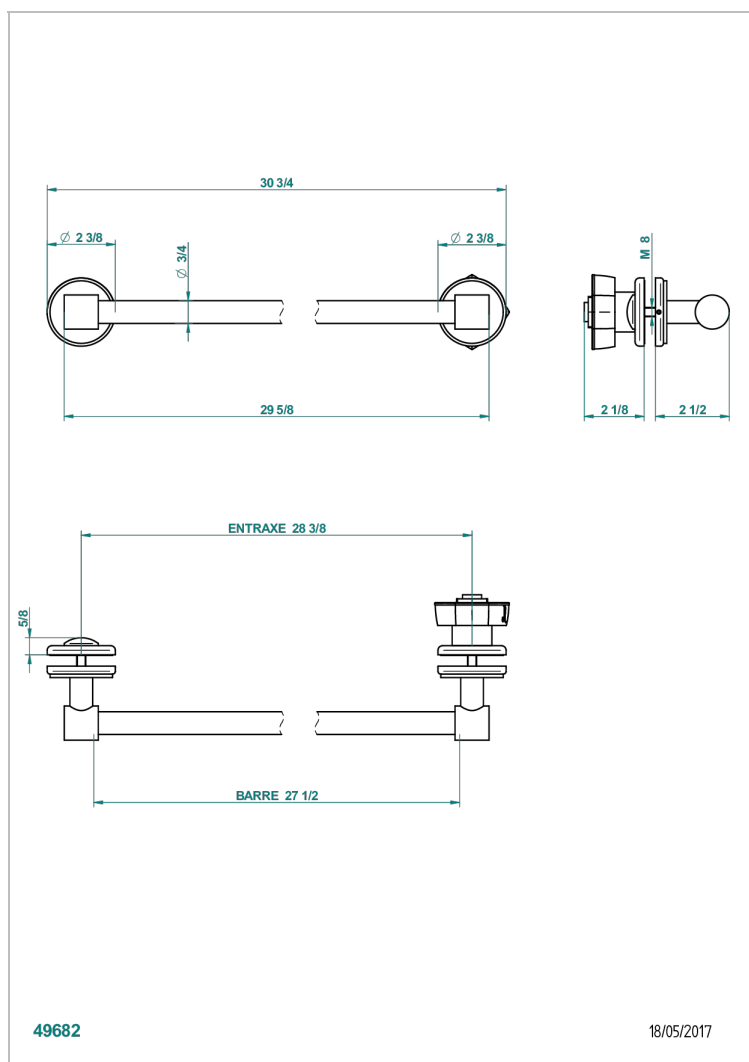

# PETALE DE CRISTAL - CLEAR CRYSTAL FINE GOLD THREAD

U6E-514V

Towel rail with one rail lg 600 mm for glass door with knob on side and escutcheon the other side

## CHARACTERISTIC

- Pétale de Cristal - Clear crystal fine gold thread
- Towel rail with one rail lg 600 mm for glass door with knob on side and escutcheon the other side