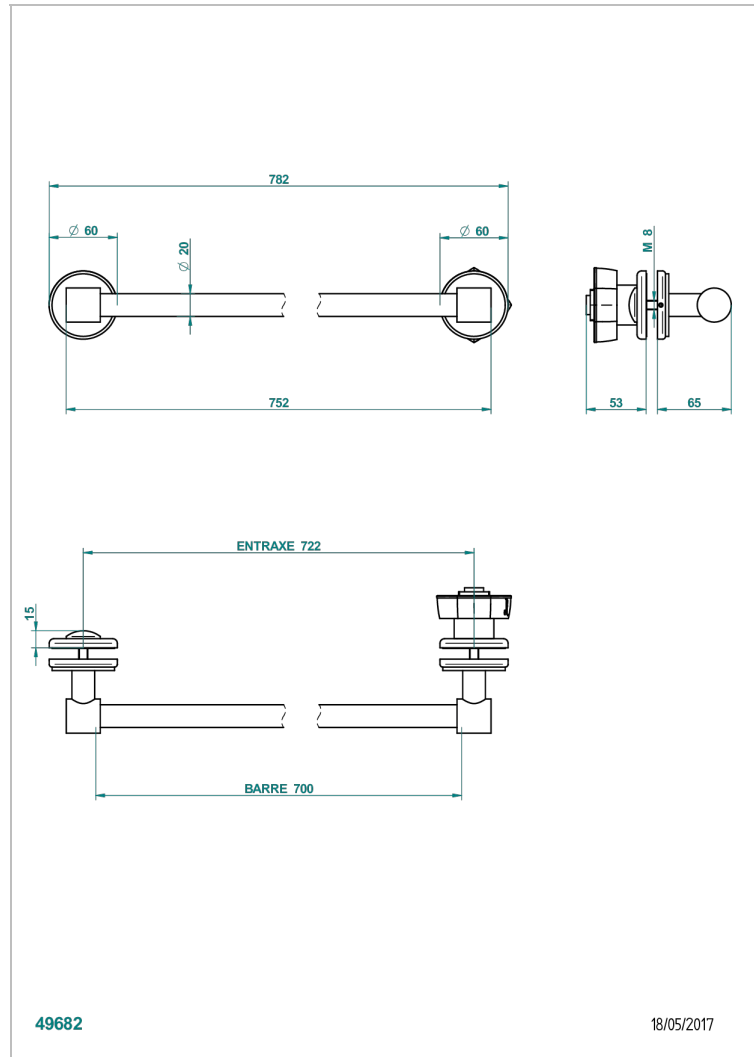

PETALE DE CRISTAL CLAIR LISERE DORE

U6E-514V

THG[®]
PARIS

Towel rail with one rail lg 600 mm for glass door with knob on side and escutcheon the other side

CARACTERÍSTICAS

- Pétales de Cristal clair liseré doré
- Towel rail with one rail lg 600 mm for glass door with knob on side and escutcheon the other side