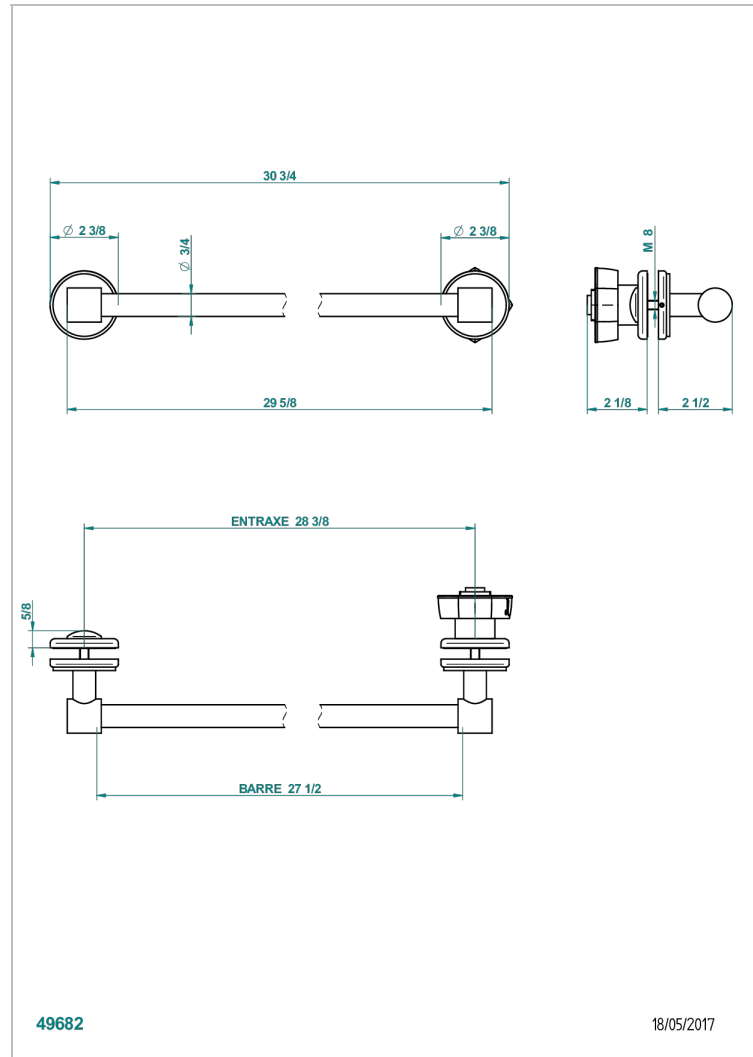

PETALE DE CRISTAL CLAIR LISERE DORE

U6E-514V

THG[®]
PARIS

Towel rail with one rail lg 600 mm for glass door with knob on side and escutcheon the other side

49682

18/05/2017

CARACTERÍSTICAS

- Pétales de Cristal clair liseré doré
- Towel rail with one rail lg 600 mm for glass door with knob on side and escutcheon the other side