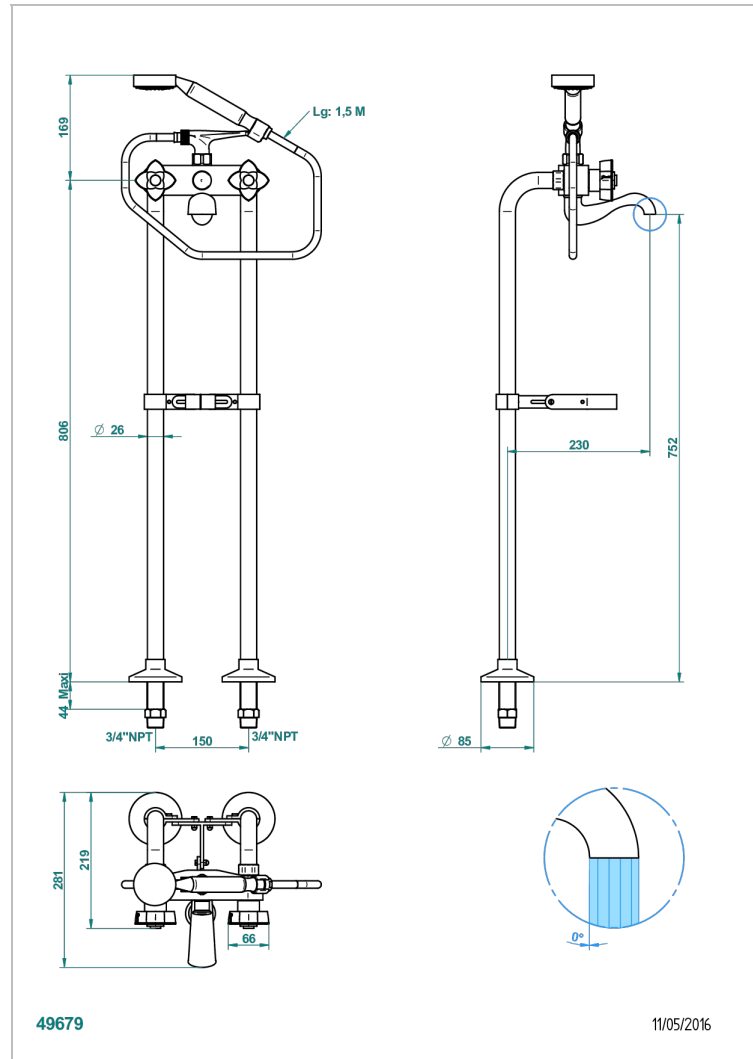

PETALE DE CRISTAL - CLEAR CRYSTAL FINE GOLD THREAD

U6E-13800/US

Exposed tub filler w/33" risers, handshower shower, overflow "t" connector

CHARACTERISTIC

- Pétale de Cristal - Clear crystal fine gold thread
- Exposed tub filler w/33" risers, handshower shower, overflow "t" connector

TECHNICAL SPECS

- Recommandé : 3 bars (max. 5 bars) - Advised : 43,5 psi (max. 72 psi)
- Bec : 75 l/min à 3 bars - Douchette : 9,5 l/min à 3 bars
- Spout : 19,8 gpm at 43.5 psi - Handshower : 2.5 gpm at 43.5 psi