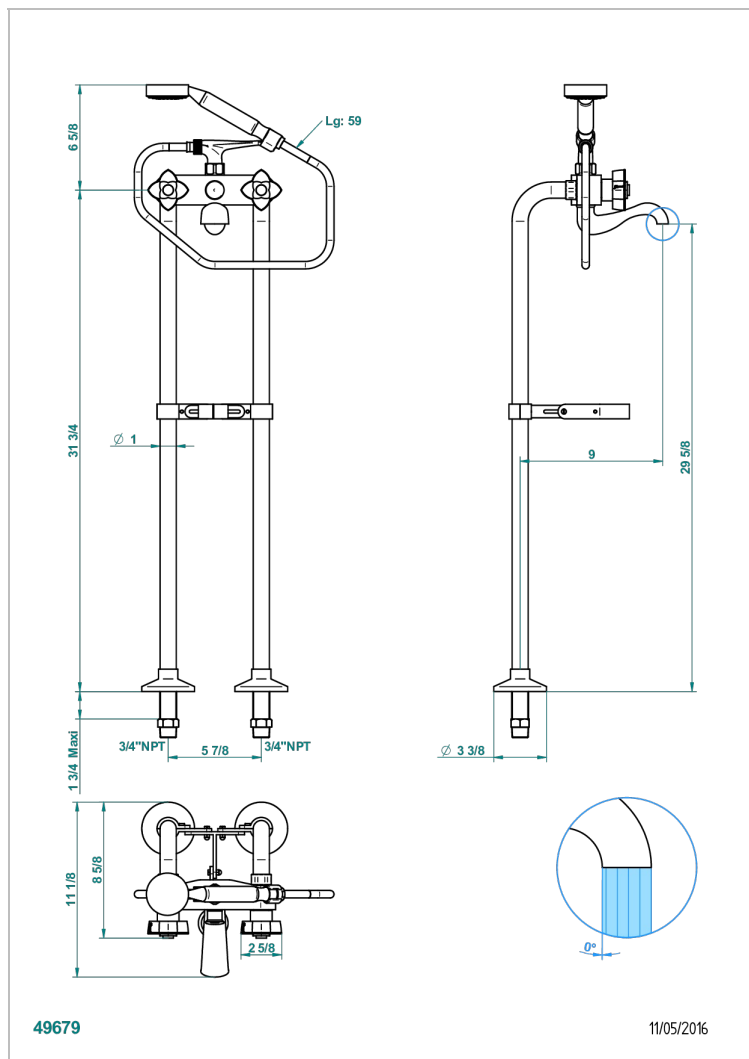

# PETALE DE CRISTAL - CLEAR CRYSTAL FINE GOLD THREAD

U6E-13800/US

Exposed tub filler w/33" risers, handshower shower, overflow "t" connector

## CHARACTERISTIC

- Pétale de Cristal - Clear crystal fine gold thread
- Exposed tub filler w/33" risers, handshower shower, overflow "t" connector

## TECHNICAL SPECS

- Recommandé : 3 bars (max. 5 bars) - Advised : 43,5 psi (max. 72 psi)
- Bec : 75 l/min à 3 bars - Douchette : 9,5 l/min à 3 bars
- Spout : 19,8 gpm at 43.5 psi - Handshower : 2.5 gpm at 43.5 psi