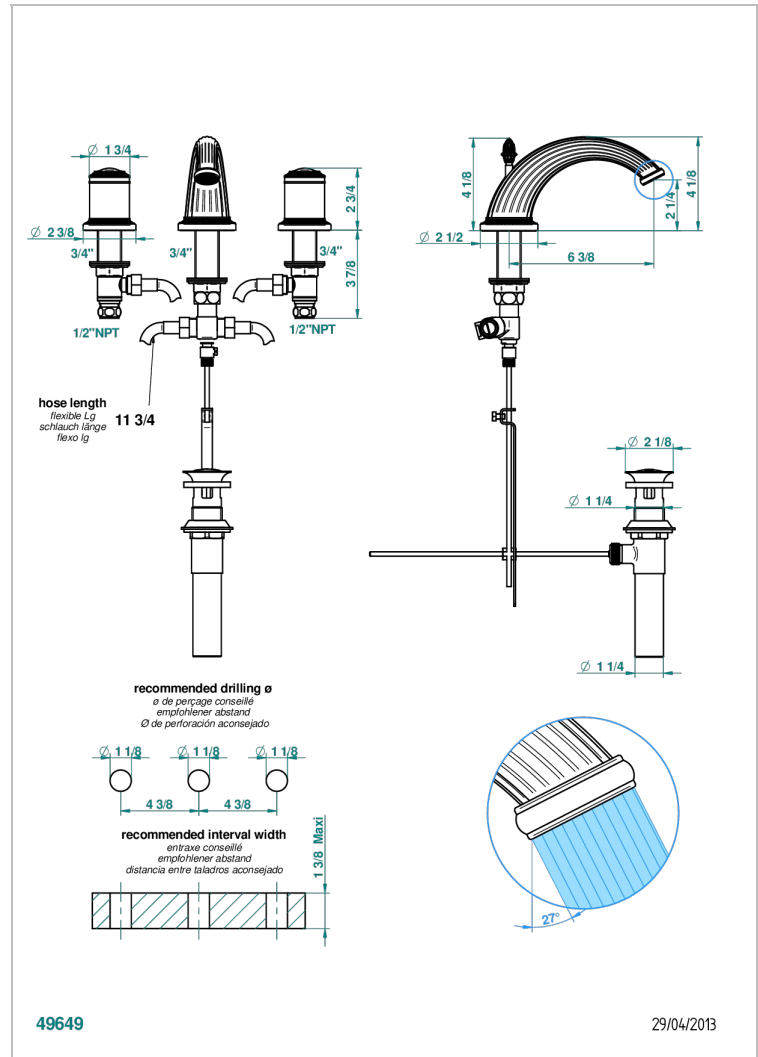

# MALMAISON PORTORO

U95-151/US

Widespread lavatory set with drain

THG<sup>®</sup>  
PARIS

## CHARACTERISTIC

- Malmaison Portoro
- Widespread lavatory set with drain

## TECHNICAL SPECS

- Recommandé : 3 bars (max. 5 bars) - Advised : 43,5 psi (max. 72 psi)
- 5,7 l/min à 3 bars (1.5 gpm at 43.5 psi)