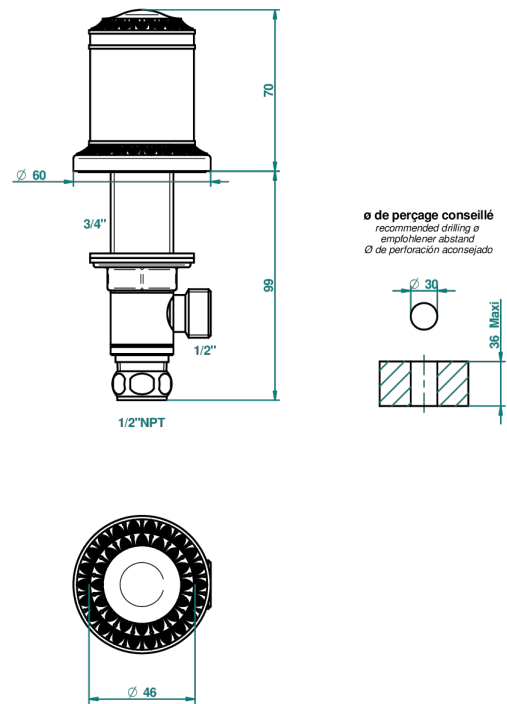

MALMAISON PORTORO

U95-35/US

1/2" deck valve with trim for lavatory

THG[®]
PARIS

49647

29/04/2013

CHARACTERISTIC

- Malmaison Portoro
- 1/2" deck valve with trim for lavatory