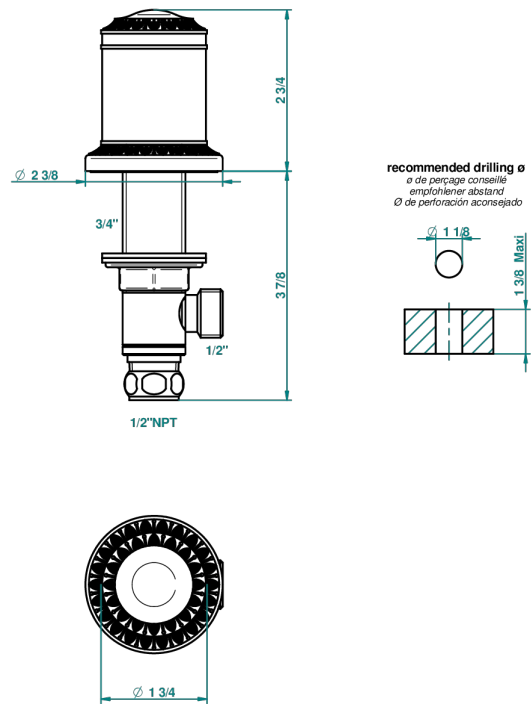

MALMAISON PORTORO

U95-35/US

1/2" deck valve with trim for lavatory

THG[®]
PARIS

49647

29/04/2013

CHARACTERISTIC

- Malmaison Portoro
- 1/2" deck valve with trim for lavatory