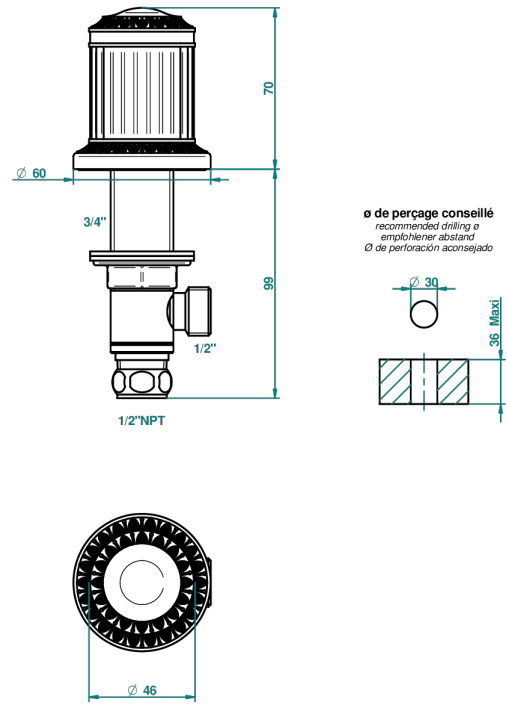

MALMAISON METAL

U93-35/US

1/2" deck valve with trim for lavatory

49646

26/04/2013

CHARACTERISTIC

- Malmaison Metal
- 1/2" deck valve with trim for lavatory

AVAILABLE FINITIONS