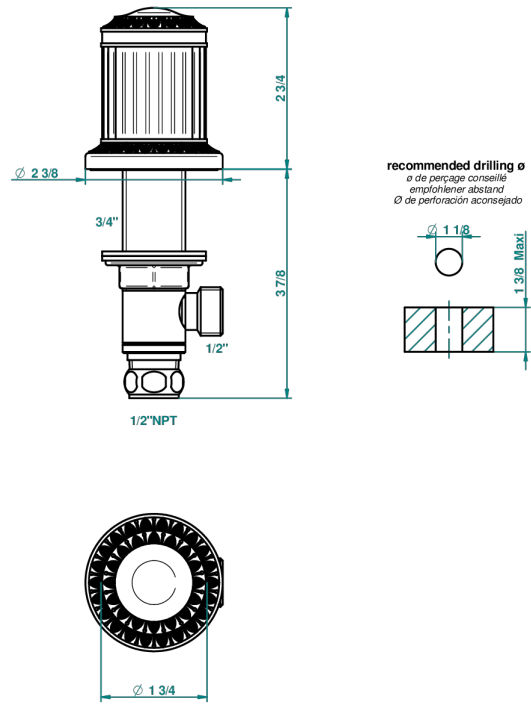

MALMAISON METAL

U93-35/US

1/2" deck valve with trim for lavatory

49646

26/04/2013

CHARACTERISTIC

- Malmaison Metal
- 1/2" deck valve with trim for lavatory

AVAILABLE FINITIONS