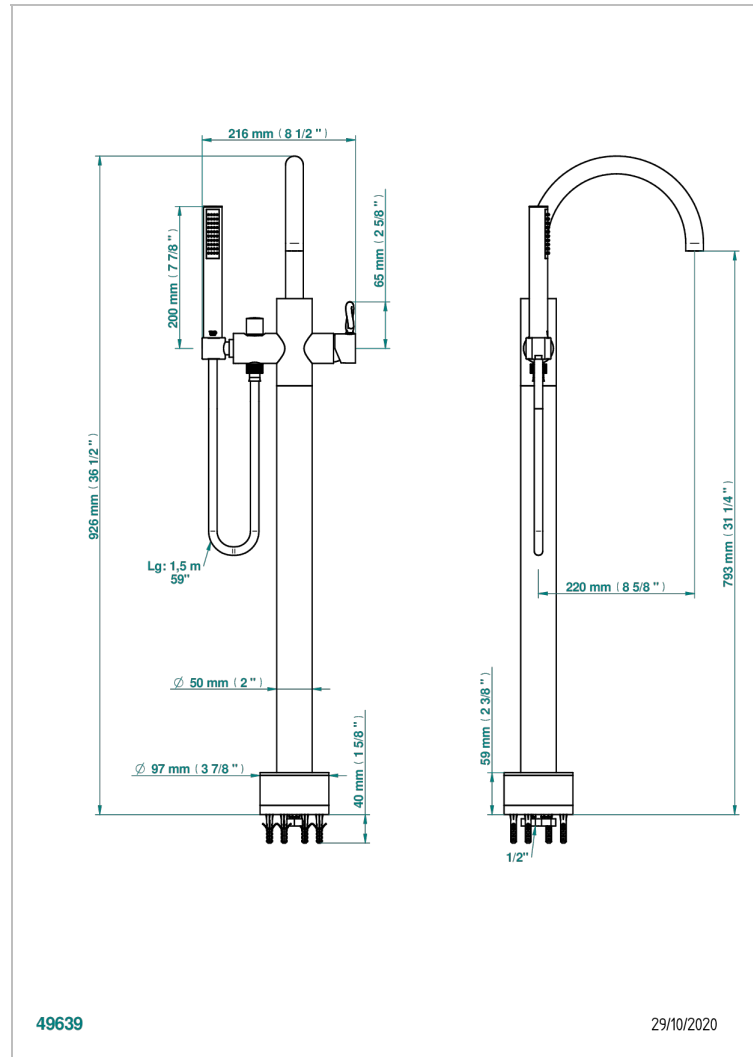

COLLECTION "O"

G4P-6508S

THG[®]
PARIS

Free-standing single lever bath mixer with handshower with Easyclean system

49639

29/10/2020

CHARACTERISTIC

- Collection "O"
- Free-standing single lever bath mixer with handshower with Easyclean system

TECHNICAL SPECS

- Recommandé : 3 bars (max. 5 bars) - Advised : 43,5 psi (max. 72 psi)
- Bec : 22 l/min à 3 bars - Douchette : 9,5 l/min à 3 bars
- Spout : 5.82 gpm at 43.5 psi - Handshower : 2.5 gpm at 43.5 psi