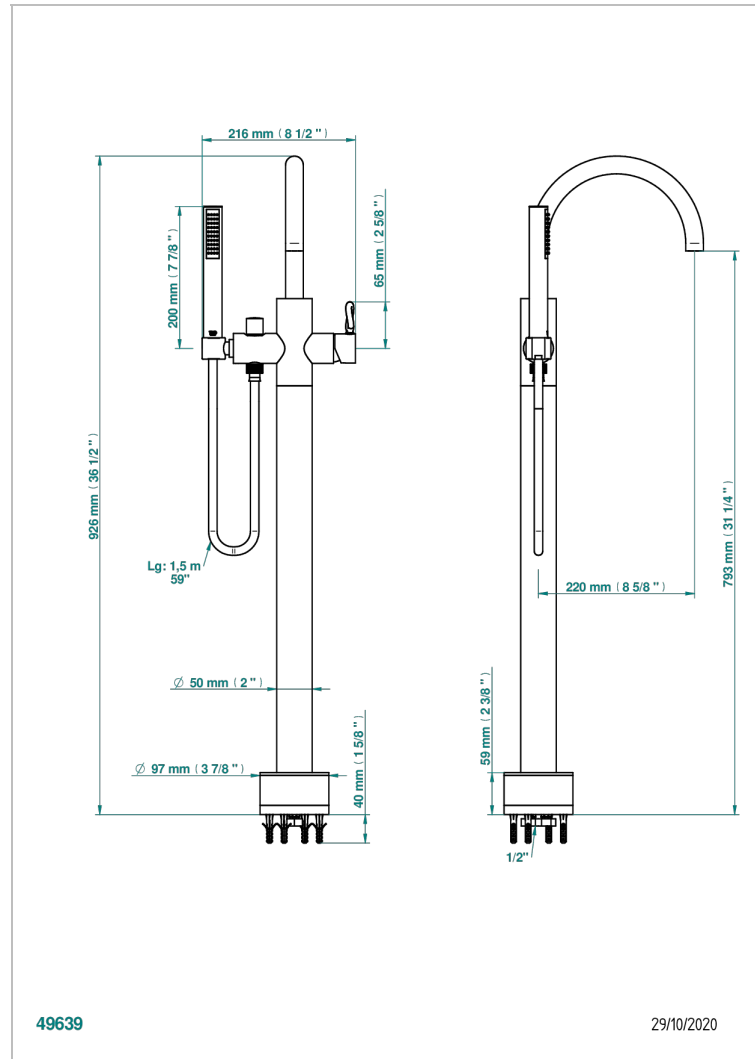

# COLLECTION "O"

G4P-6508S

Free-standing bath mixer with handshower with Easyclean system

THG<sup>®</sup>  
PARIS

## CHARACTERISTIC

- Collection "O"
- Free-standing bath mixer with handshower with Easyclean system

## TECHNICAL SPECS

- Recommandé : 3 bars (max. 5 bars) - Advised : 43,5 psi (max. 72 psi)
- Bec : 22 l/min à 3 bars - Douchette : 9,5 l/min à 3 bars
- Spout : 5.82 gpm at 43.5 psi - Handshower : 2.5 gpm at 43.5 psi