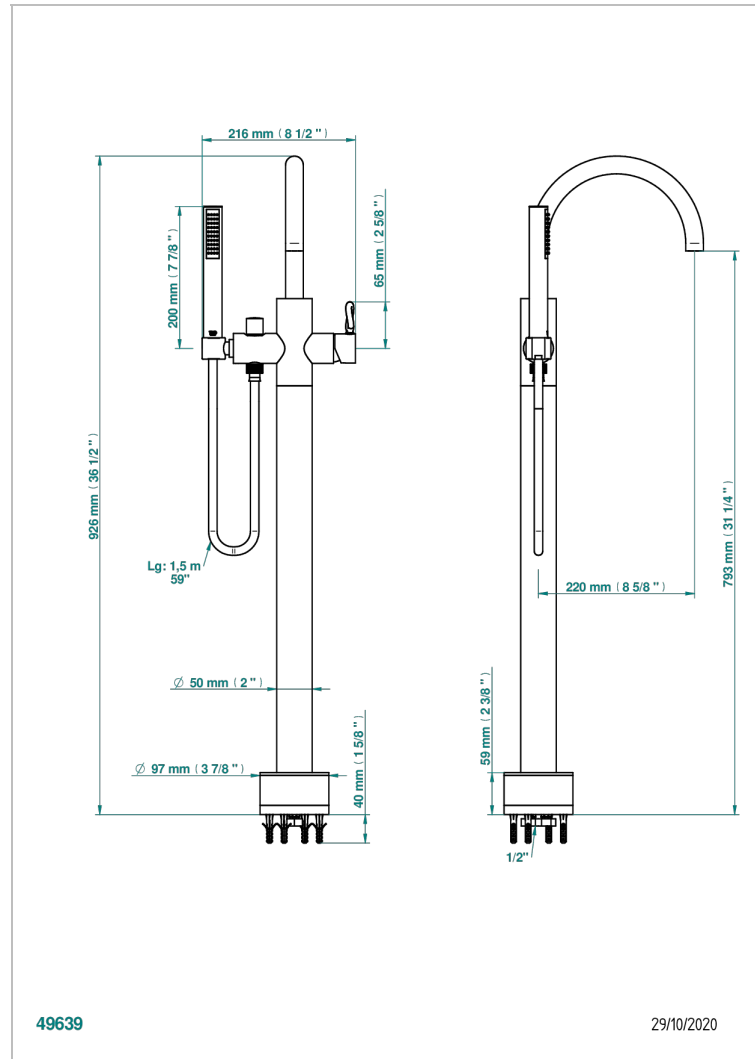

COLLECTION "O"

G4P-6508S

Free-standing bath mixer with handshower with Easyclean system

THG[®]
PARIS

CHARACTERISTIC

- Collection "O"
- Free-standing bath mixer with handshower with Easyclean system

TECHNICAL SPECS

- Recommandé : 3 bars (max. 5 bars) - Advised : 43,5 psi (max. 72 psi)
- Bec : 22 l/min à 3 bars - Douchette : 9,5 l/min à 3 bars
- Spout : 5.82 gpm at 43.5 psi - Handshower : 2.5 gpm at 43.5 psi

AVAILABLE FINITIONS