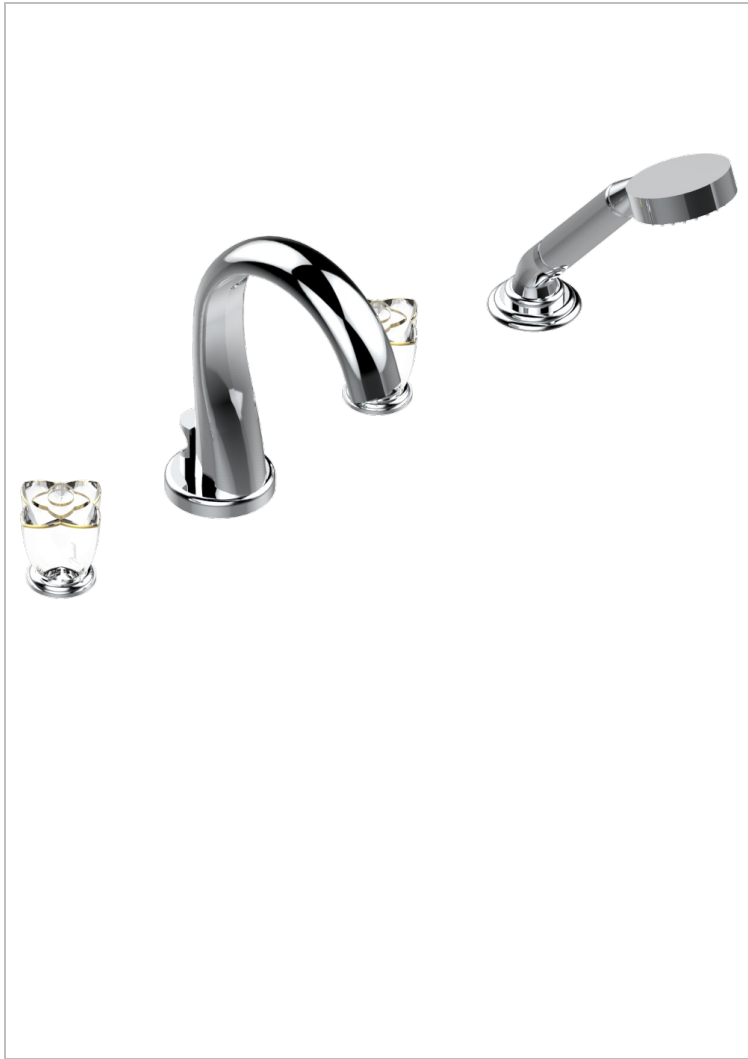

PETALE DE CRISTAL - CLEAR CRYSTAL FINE GOLD THREAD

U6E-112BUS

Roman tub set with diverter spout and handshower, 3/4" valves

CHARACTERISTIC

- ASME : ASME A112.18.1-2011/CSA B125.1-11

TECHNICAL SPECS

- Recommandé : 3 bars (max. 5 bars) - Advised : 43,5 psi (max. 72 psi)
- Bec : 44,5 l/min à 3 bars - Douchette : 9,5 l/min à 3 bars
- Spout : 11.78 gpm at 43.5 psi - Handshower : 2.5 gpm at 43.5 psi

STANDARDS

AVAILABLE FINITIONS

- Black ceram - D30
- Blush PVD - H62
- Brass color PVD - H49
- Brown bronze color PVD - F33
- Chrome polished - A02
- Chrome polished / gold polished - G02

- Copper antique matt, coated - H07
- Gold color PVD - H52
- Gold mat - F07
- Gold polished - F01
- Graphite PVD - H64
- Light coated bronze - D01

- Matt Umber PVD - H67
- Matt blush PVD - H60
- Matt brass color PVD - H50
- Matt brown bronze color PVD - F34
- Matt chrome (American satin) - C02
- Matt gold color PVD - H53

- Matt graphite PVD - H65
- Matt nickel (American satin) - C01
- Matt nickel color PVD - H56
- Nickel antique / Sovereign - H28
- Nickel color PVD - H55
- Nickel polished - B01

- Soft gold - F30
- Soft matt gold - F31
- Umber PVD - H66