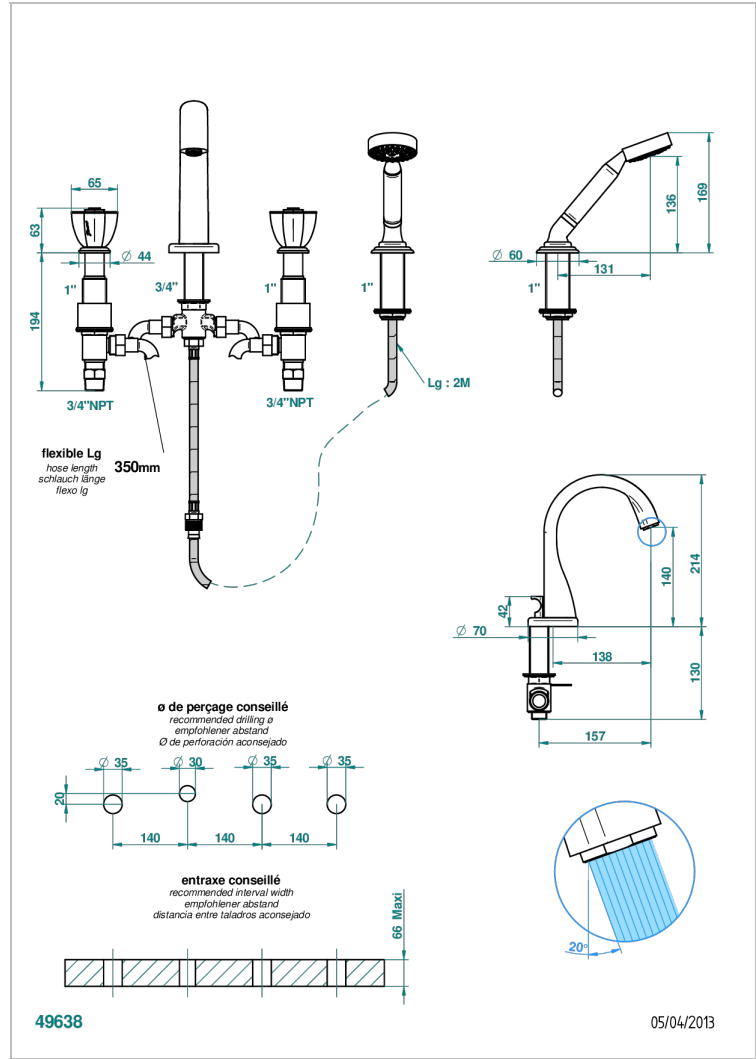

PETALE DE CRISTAL - CLEAR CRYSTAL FINE GOLD THREAD

U6E-112BUS

Roman tub set with diverter spout and handshower, 3/4" valves

CHARACTERISTIC

- ASME : ASME A112.18.1-2011/CSA B125.1-11

TECHNICAL SPECS

- Recommandé : 3 bars (max. 5 bars) - Advised : 43,5 psi (max. 72 psi)
- Bec : 44,5 l/min à 3 bars - Douchette : 9,5 l/min à 3 bars
- Spout : 11.78 gpm at 43.5 psi - Handshower : 2.5 gpm at 43.5 psi

STANDARDS

AVAILABLE FINITIONS

- Black ceram - D30
- Blush PVD - H62
- Brass color PVD - H49
- Brown bronze color PVD - F33
- Chrome polished - A02
- Chrome polished / gold polished - G02

- Copper antique matt, coated - H07
- Gold color PVD - H52
- Gold mat - F07
- Gold polished - F01
- Graphite PVD - H64
- Light coated bronze - D01

- Matt Umber PVD - H67
- Matt blush PVD - H60
- Matt brass color PVD - H50
- Matt brown bronze color PVD - F34
- Matt chrome (American satin) - C02
- Matt gold color PVD - H53

- Matt graphite PVD - H65
- Matt nickel (American satin) - C01
- Matt nickel color PVD - H56
- Nickel antique / Sovereign - H28
- Nickel color PVD - H55
- Nickel polished - B01